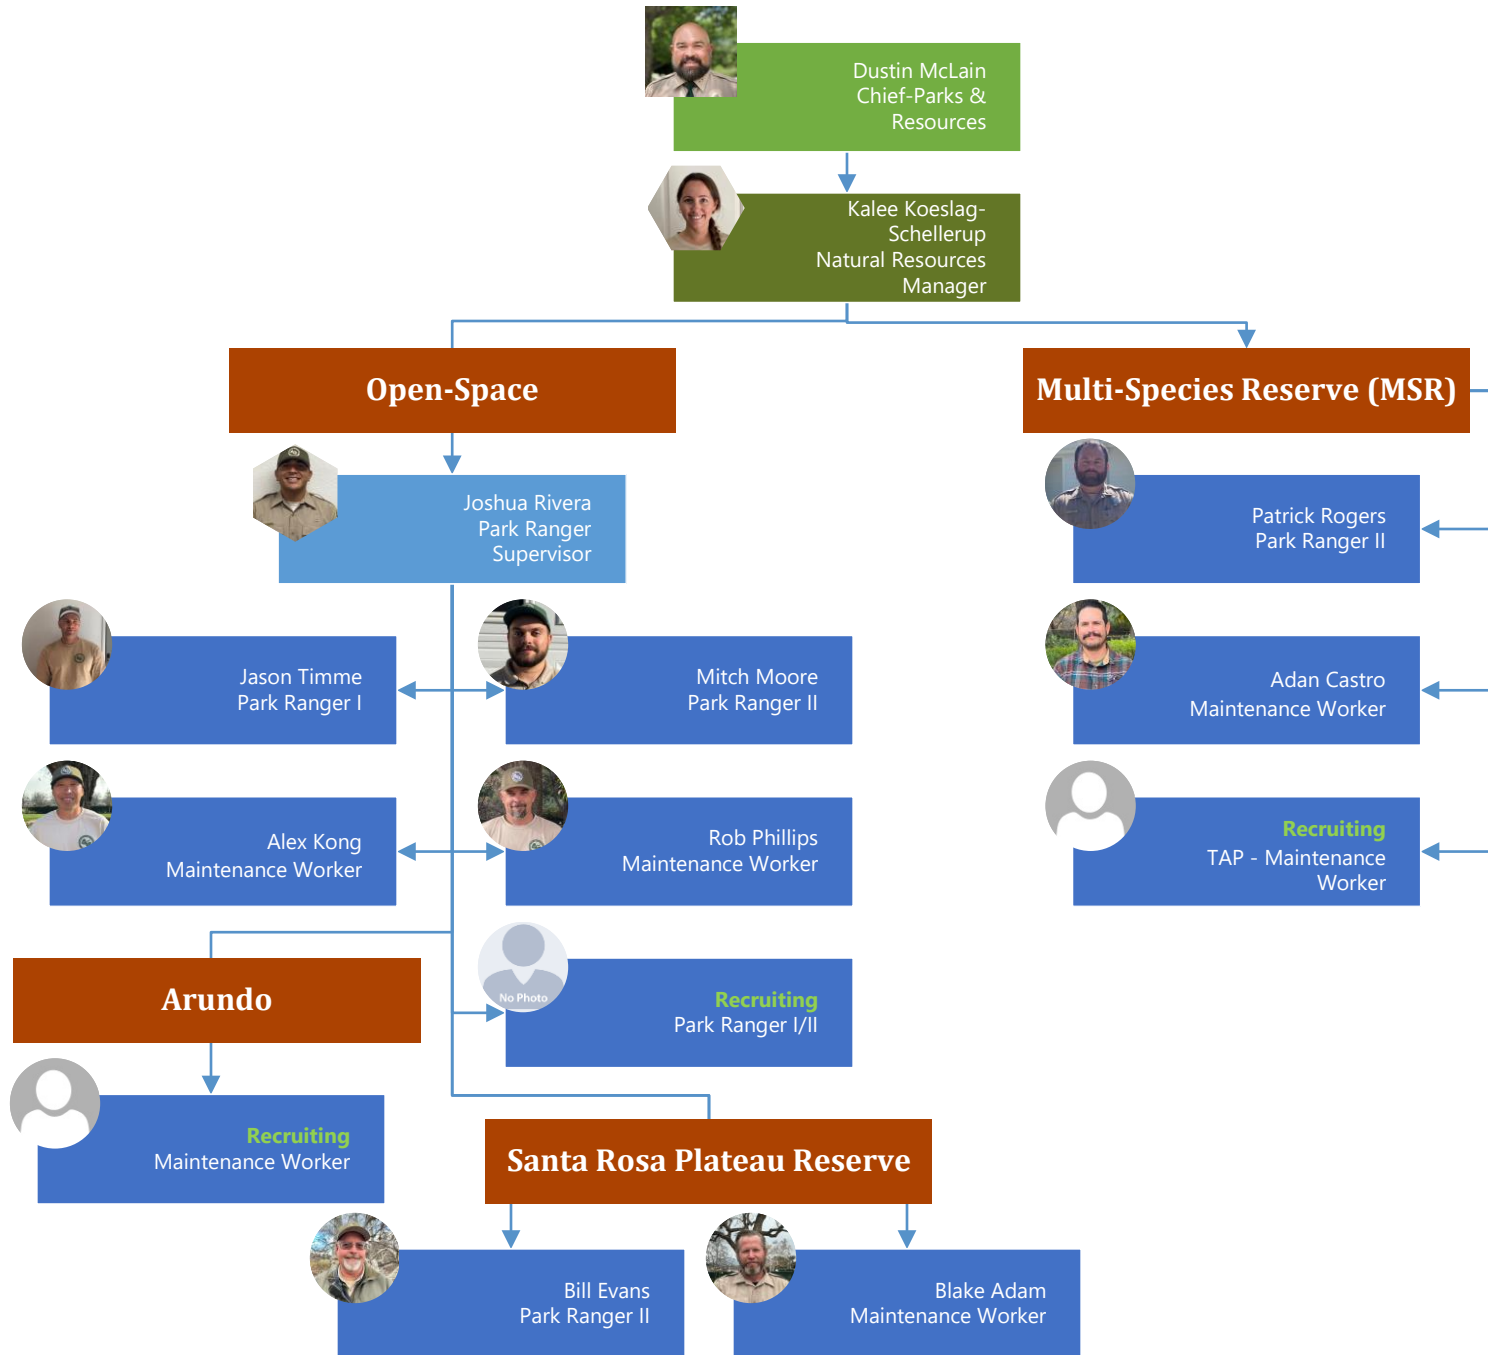

RIVERSIDE COUNTY REGIONAL PARK & OPEN-SPACE DISTRICT EXECUTIVE STAFF

RIVERSIDE COUNTY REGIONAL PARK & OPEN-SPACE DISTRICT

Finance

RIVERSIDE COUNTY REGIONAL PARK & OPEN-SPACE DISTRICT Maintenance

RIVERSIDE COUNTY REGIONAL PARK & OPEN-SPACE DISTRICT

Planning, Development & Contracts

RIVERSIDE COUNTY REGIONAL PARK & OPEN-SPACE DISTRICT

Support Services & Recreation

RIVERSIDE COUNTY REGIONAL PARK & OPEN-SPACE DISTRICT

Santa Ana River

RIVERSIDE COUNTY REGIONAL PARK & OPEN-SPACE DISTRICT

Natural Resources - MSHCP

RIVERSIDE COUNTY REGIONAL PARK & OPEN-SPACE DISTRICT

Natural Resources – Open-Space/MSR

RIVERSIDE COUNTY REGIONAL PARK & OPEN-SPACE DISTRICT

Regional Parks - East

RIVERSIDE COUNTY REGIONAL PARK & OPEN-SPACE DISTRICT

Regional Parks - West

RIVERSIDE COUNTY REGIONAL PARK & OPEN-SPACE DISTRICT

Interpretive & Historic Resources

KEY:
PT= Part time

Note: Nature Centers & Museums are closed Mondays and County Holidays