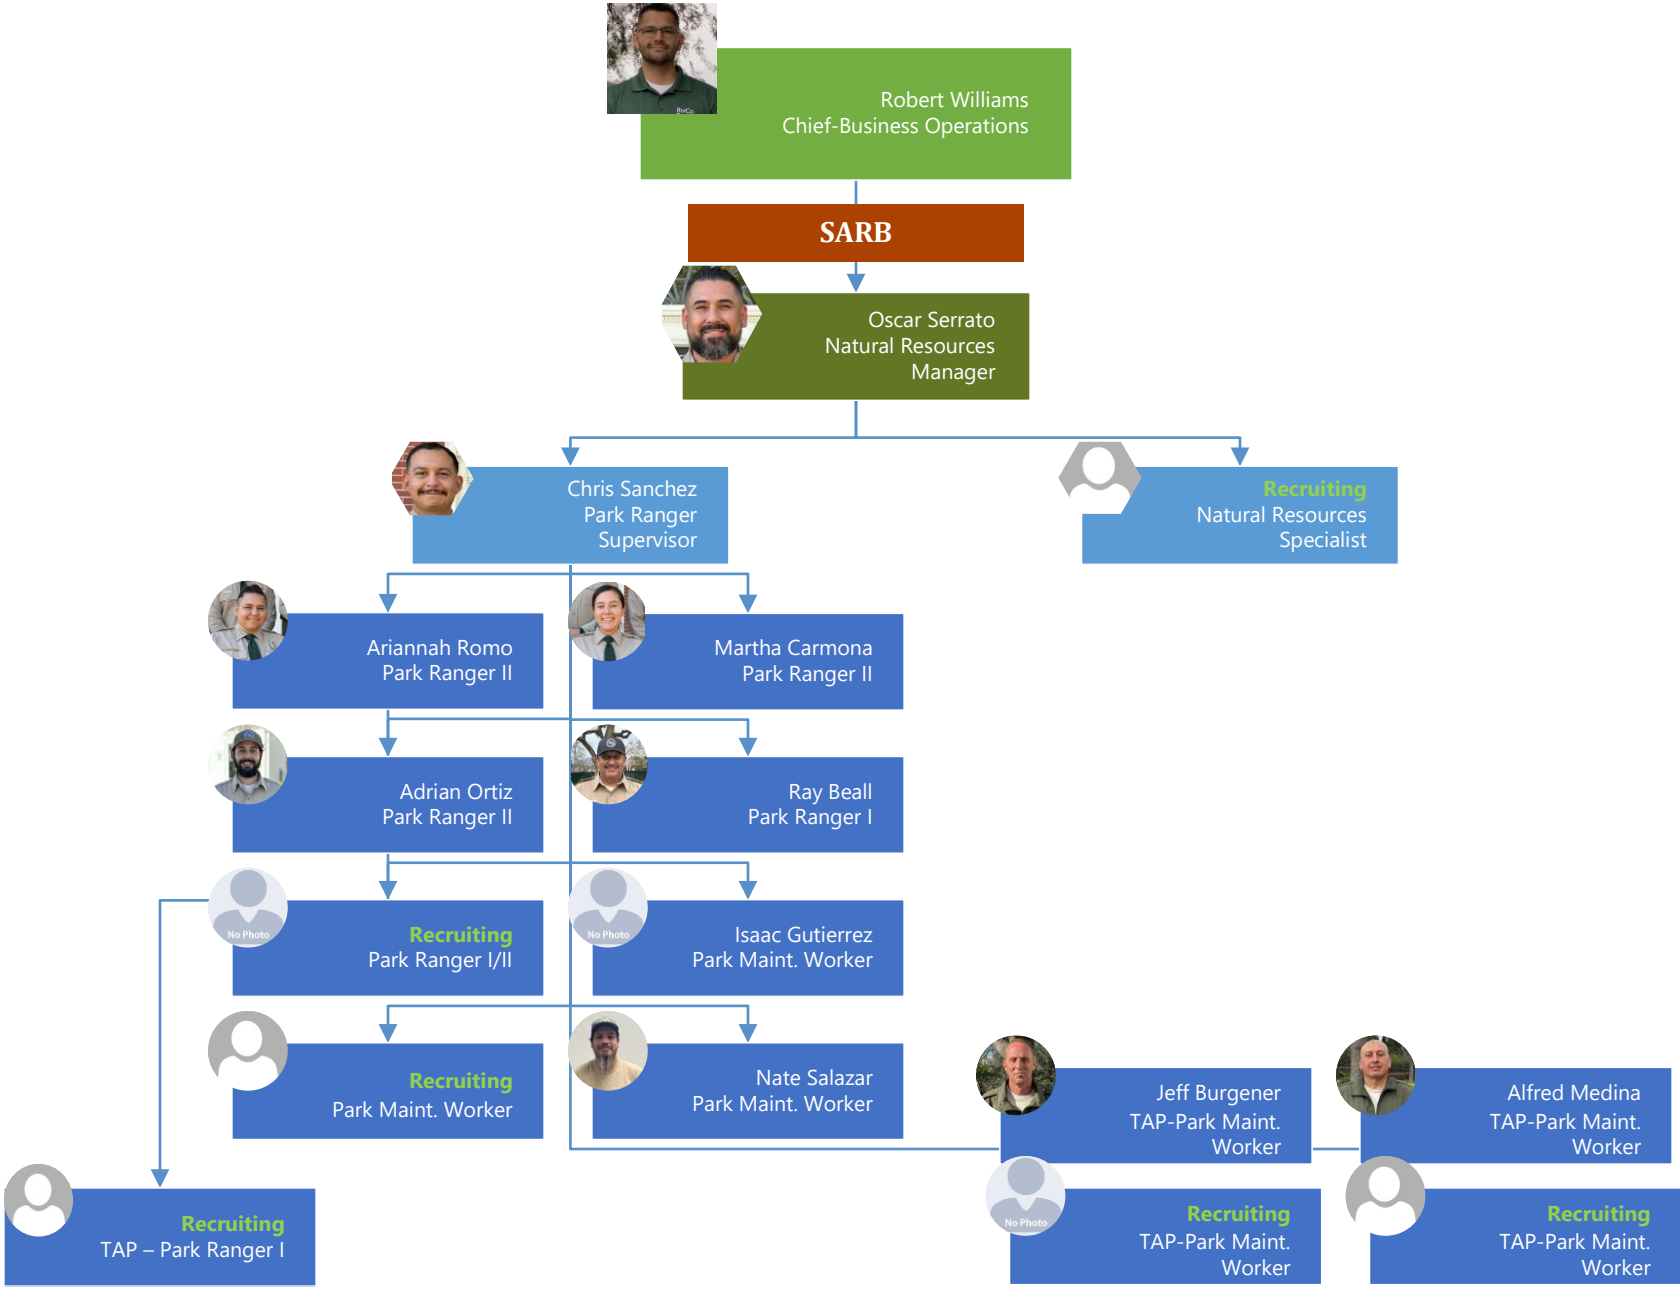

Planning, Development & Contracts

RIVERSIDE COUNTY REGIONAL PARK & OPEN-SPACE DISTRICT

Support Services & Recreation

RIVERSIDE COUNTY REGIONAL PARK & OPEN-SPACE DISTRICT

Santa Ana River

RIVERSIDE COUNTY REGIONAL PARK & OPEN-SPACE DISTRICT

Natural Resources - MSHCP

RIVERSIDE COUNTY REGIONAL PARK & OPEN-SPACE DISTRICT

Natural Resources – Open-Space/MSR

RIVERSIDE COUNTY REGIONAL PARK & OPEN-SPACE DISTRICT

Regional Parks - East

RIVERSIDE COUNTY REGIONAL PARK & OPEN-SPACE DISTRICT

Regional Parks - West

RIVERSIDE COUNTY REGIONAL PARK & OPEN-SPACE DISTRICT

Interpretive & Historic Resources

KEY:
PT= Part time

Note: Nature Centers & Museums are closed Mondays and County Holidays