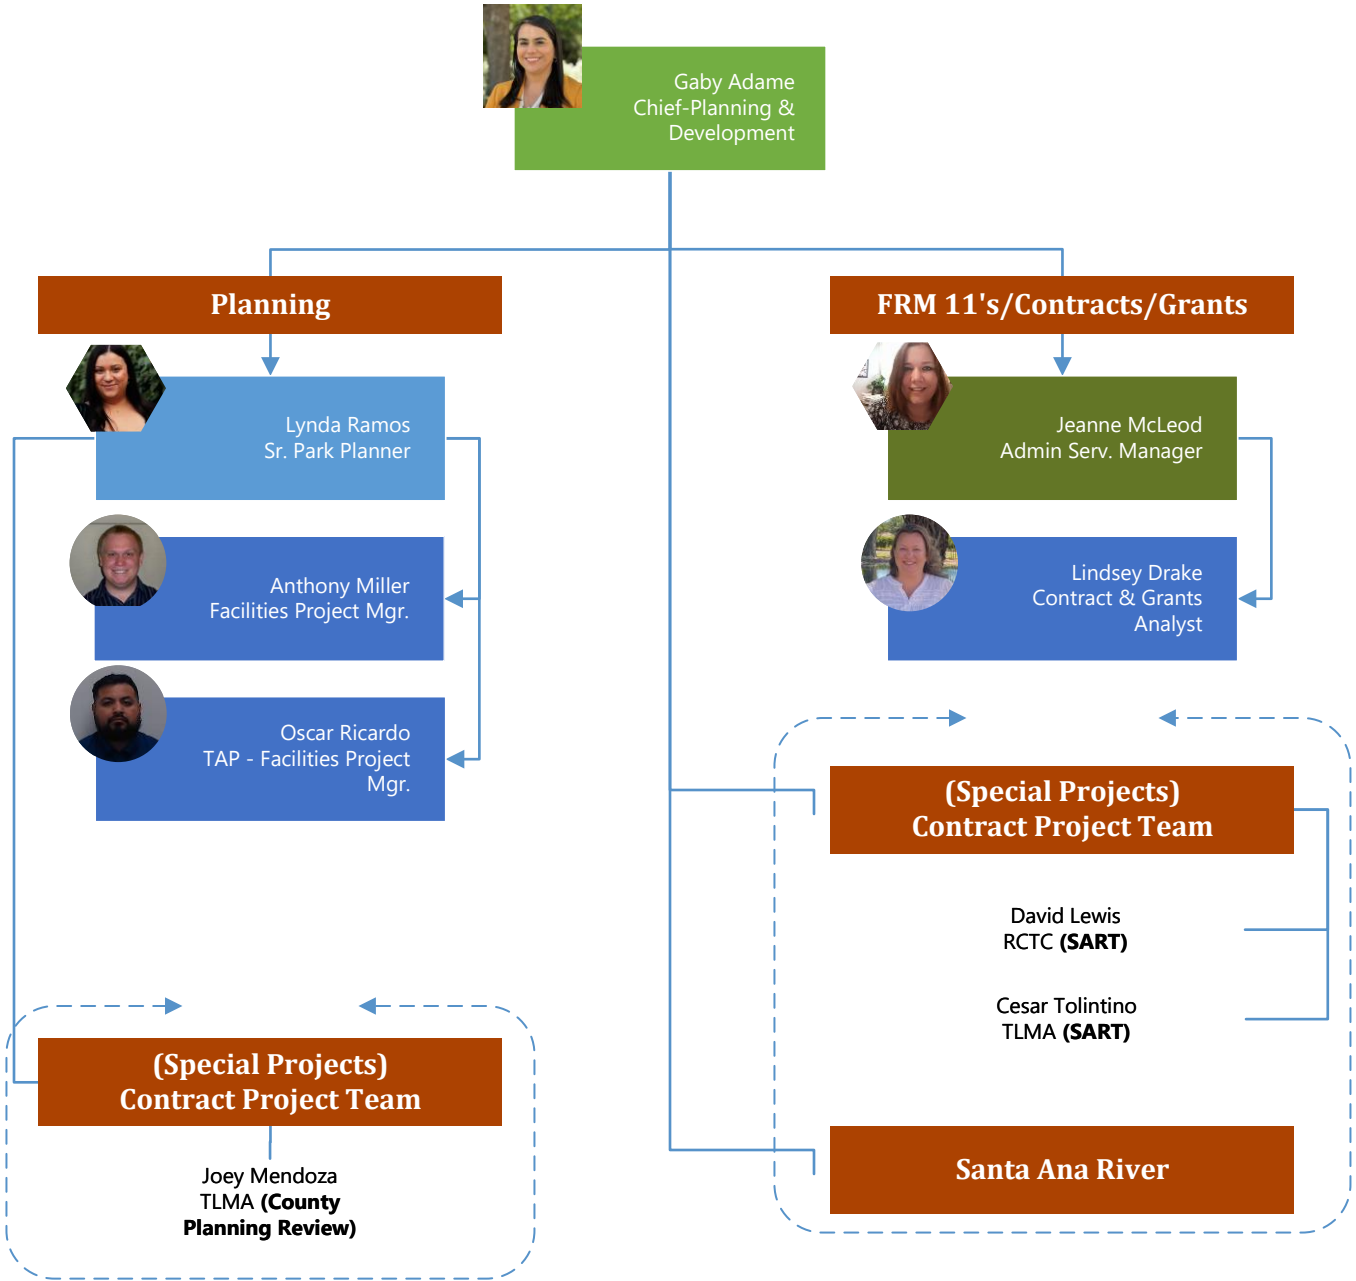

RIVERSIDE COUNTY REGIONAL PARK & OPEN-SPACE DISTRICT EXECUTIVE STAFF

RIVERSIDE COUNTY REGIONAL PARK & OPEN-SPACE DISTRICT

Finance

RIVERSIDE COUNTY REGIONAL PARK & OPEN-SPACE DISTRICT Maintenance

RIVERSIDE COUNTY REGIONAL PARK & OPEN-SPACE DISTRICT

Planning, Development & Contracts

RIVERSIDE COUNTY REGIONAL PARK & OPEN-SPACE DISTRICT

Support Services & Recreation

RIVERSIDE COUNTY REGIONAL PARK & OPEN-SPACE DISTRICT

Santa Ana River

RIVERSIDE COUNTY REGIONAL PARK & OPEN-SPACE DISTRICT

Natural Resources - MSHCP

RIVERSIDE COUNTY REGIONAL PARK & OPEN-SPACE DISTRICT

Natural Resources – Open-Space/MSR

RIVERSIDE COUNTY REGIONAL PARK & OPEN-SPACE DISTRICT

Regional Parks - East

RIVERSIDE COUNTY REGIONAL PARK & OPEN-SPACE DISTRICT

Regional Parks - West

RIVERSIDE COUNTY REGIONAL PARK & OPEN-SPACE DISTRICT

Interpretive & Historic Resources

KEY:
PT= Part time

Note: Nature Centers & Museums are closed Mondays and County Holidays