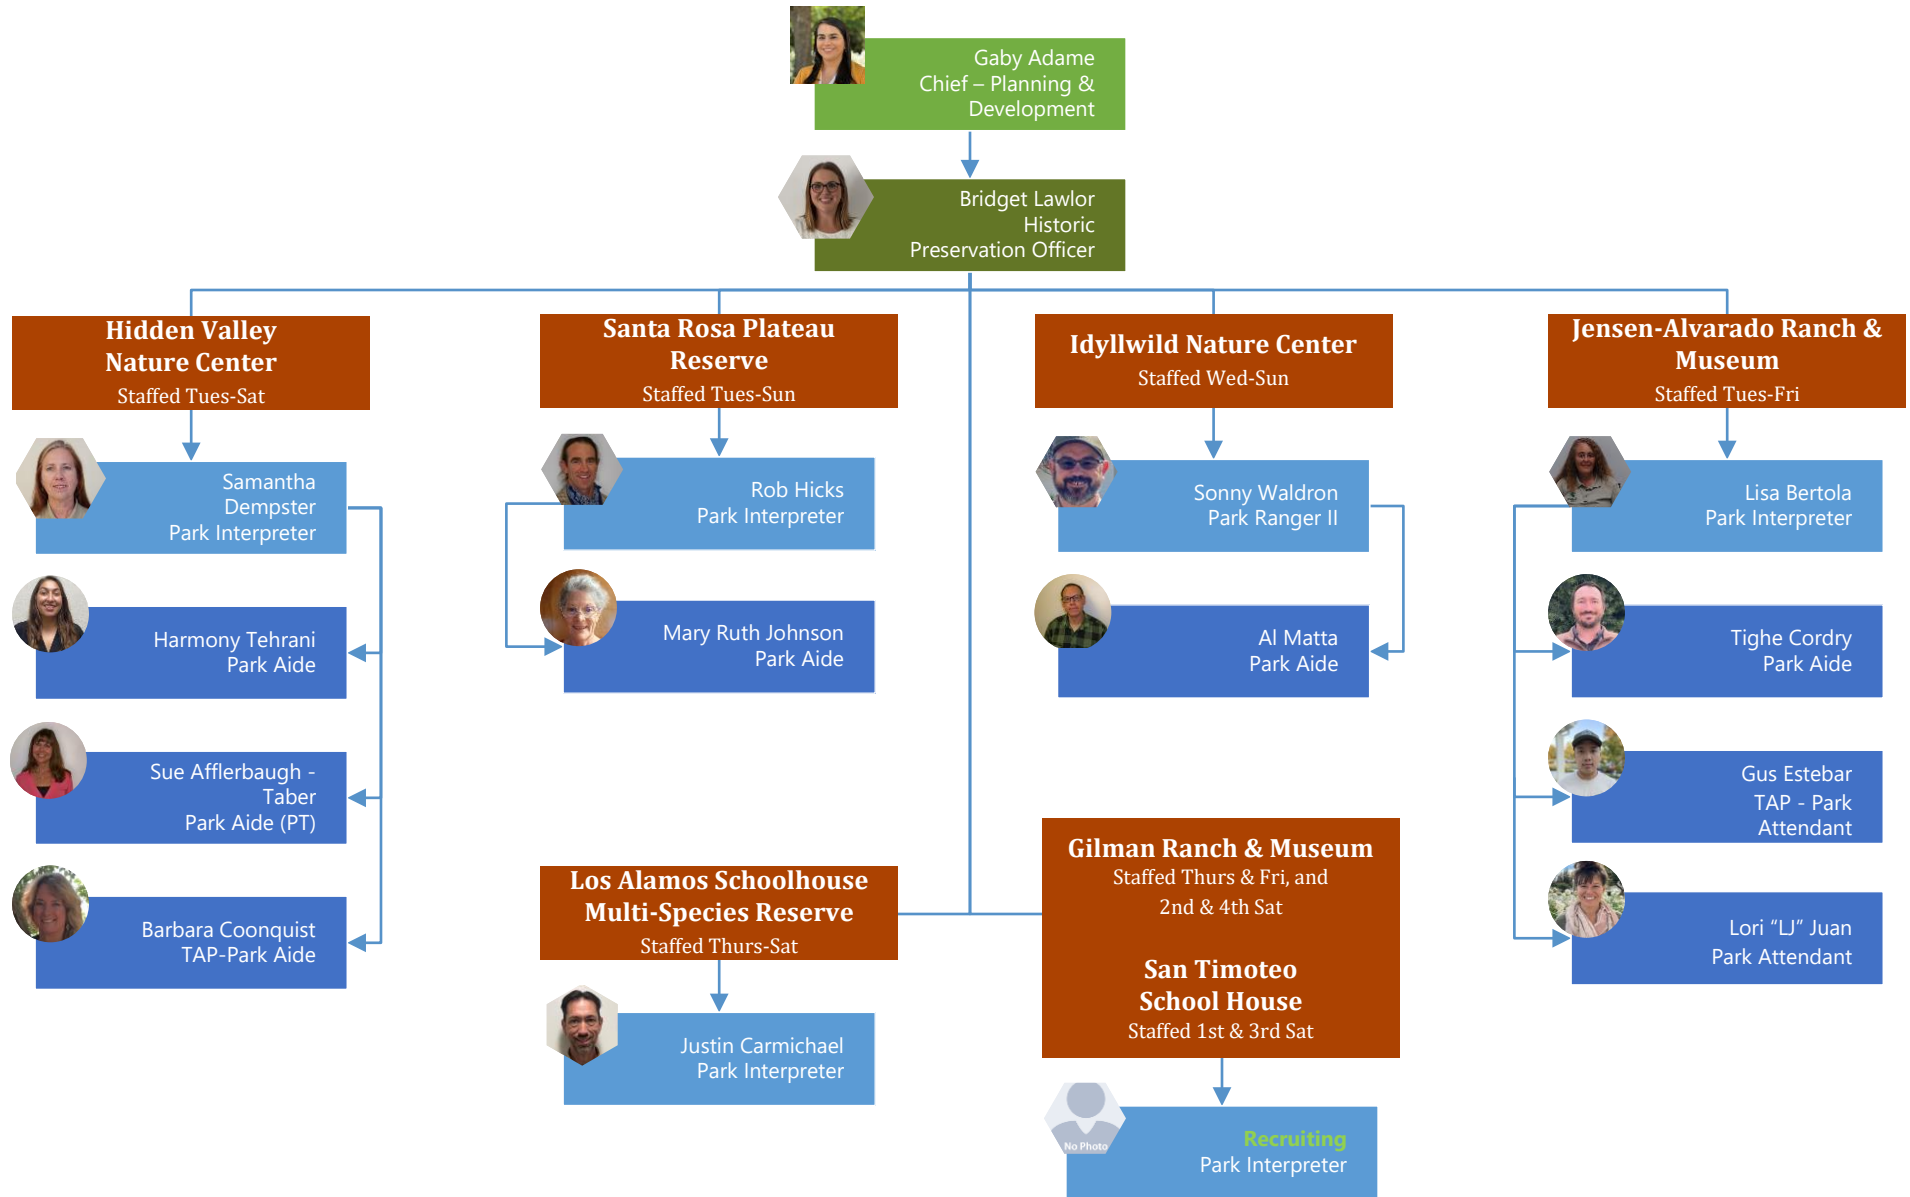

Natural Resources - MSHCP

RIVERSIDE COUNTY REGIONAL PARK & OPEN-SPACE DISTRICT

Natural Resources – Open-Space/MSR

RIVERSIDE COUNTY REGIONAL PARK & OPEN-SPACE DISTRICT

Regional Parks - East

RIVERSIDE COUNTY REGIONAL PARK & OPEN-SPACE DISTRICT

Regional Parks - West

RIVERSIDE COUNTY REGIONAL PARK & OPEN-SPACE DISTRICT

Interpretive & Historic Resources

KEY:
PT= Part time

Note: Nature Centers & Museums are closed Mondays and County Holidays