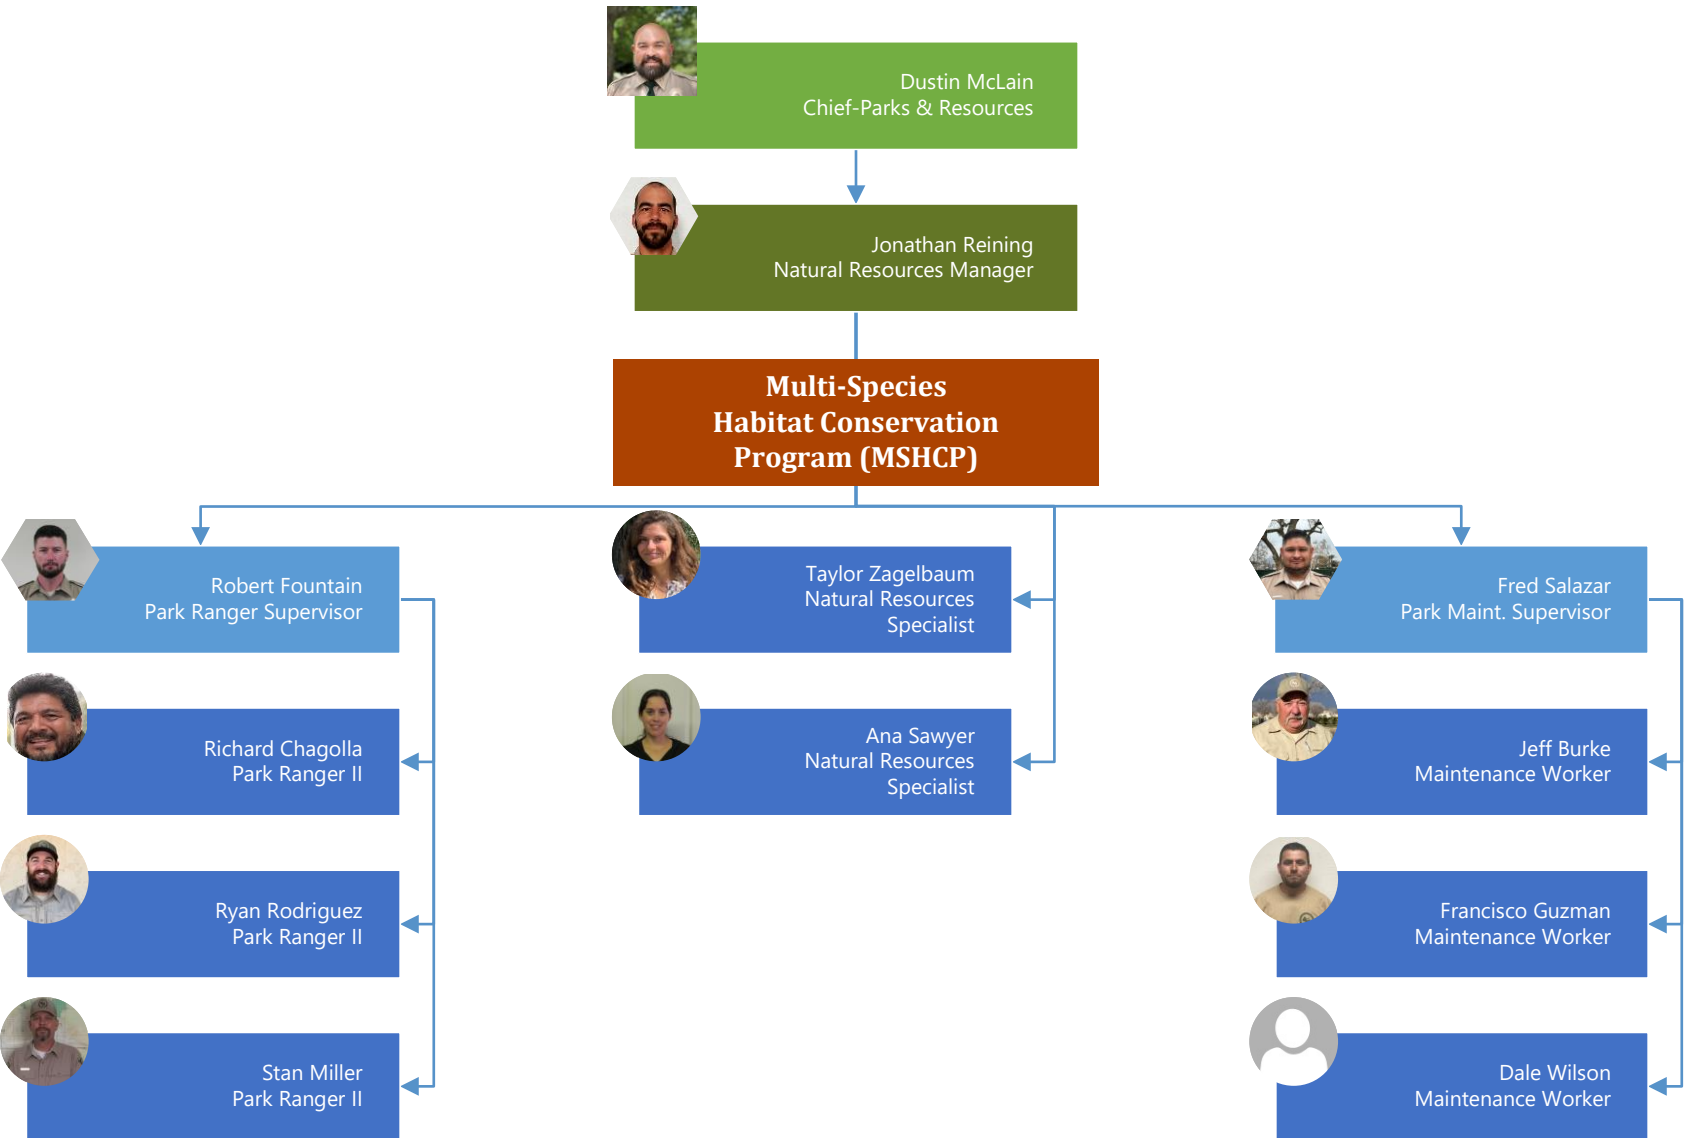

Planning, Development & Contracts

RIVERSIDE COUNTY REGIONAL PARK & OPEN-SPACE DISTRICT

Support Services & Recreation

RIVERSIDE COUNTY REGIONAL PARK & OPEN-SPACE DISTRICT

Santa Ana River

RIVERSIDE COUNTY REGIONAL PARK & OPEN-SPACE DISTRICT

Natural Resources - MSHCP

RIVERSIDE COUNTY REGIONAL PARK & OPEN-SPACE DISTRICT

Natural Resources – Open-Space/MSR

RIVERSIDE COUNTY REGIONAL PARK & OPEN-SPACE DISTRICT

Regional Parks - East

RIVERSIDE COUNTY REGIONAL PARK & OPEN-SPACE DISTRICT

Regional Parks - West

RIVERSIDE COUNTY REGIONAL PARK & OPEN-SPACE DISTRICT

Interpretive & Historic Resources

KEY:
PT= Part time

Note: Nature Centers & Museums are closed Mondays and County Holidays