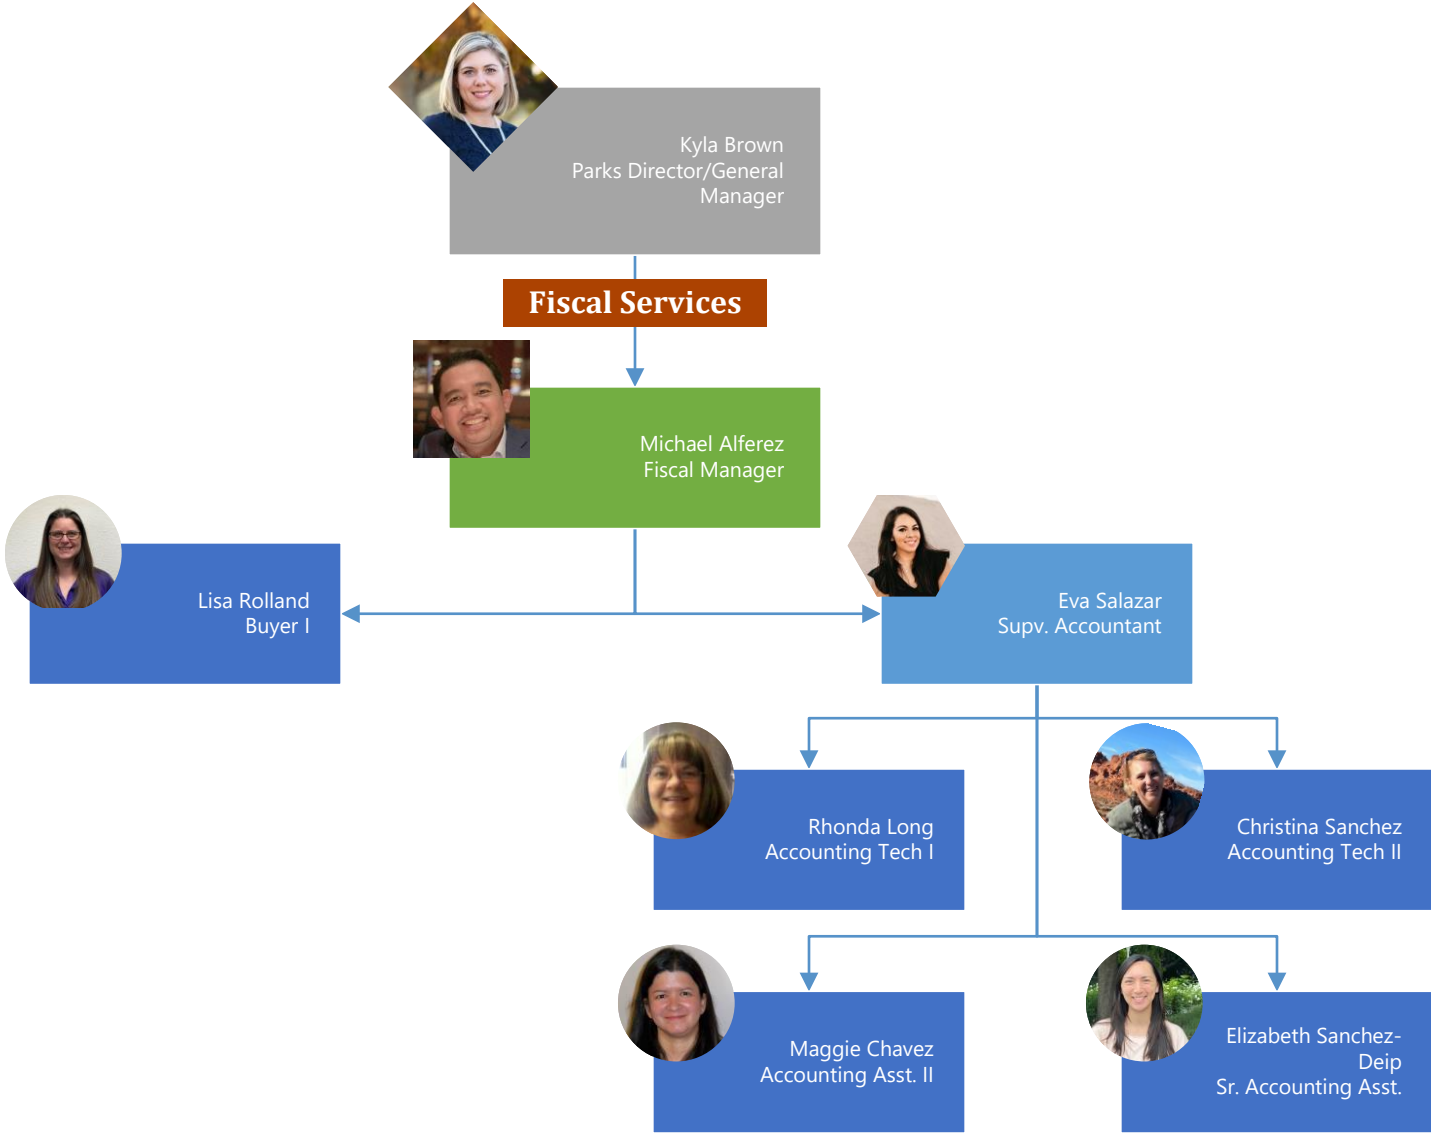

RIVERSIDE COUNTY REGIONAL PARK & OPEN-SPACE DISTRICT EXECUTIVE STAFF

RIVERSIDE COUNTY REGIONAL PARK & OPEN-SPACE DISTRICT

Finance

RIVERSIDE COUNTY REGIONAL PARK & OPEN-SPACE DISTRICT Maintenance

RIVERSIDE COUNTY REGIONAL PARK & OPEN-SPACE DISTRICT

Planning, Development & Contracts

RIVERSIDE COUNTY REGIONAL PARK & OPEN-SPACE DISTRICT

Support Services & Recreation

RIVERSIDE COUNTY REGIONAL PARK & OPEN-SPACE DISTRICT

Santa Ana River

RIVERSIDE COUNTY REGIONAL PARK & OPEN-SPACE DISTRICT

Regional Parks - West

RIVERSIDE COUNTY REGIONAL PARK & OPEN-SPACE DISTRICT

Interpretive & Historic Resources

KEY:
PT= Part time

Note: Nature Centers & Museums are closed Mondays and County Holidays