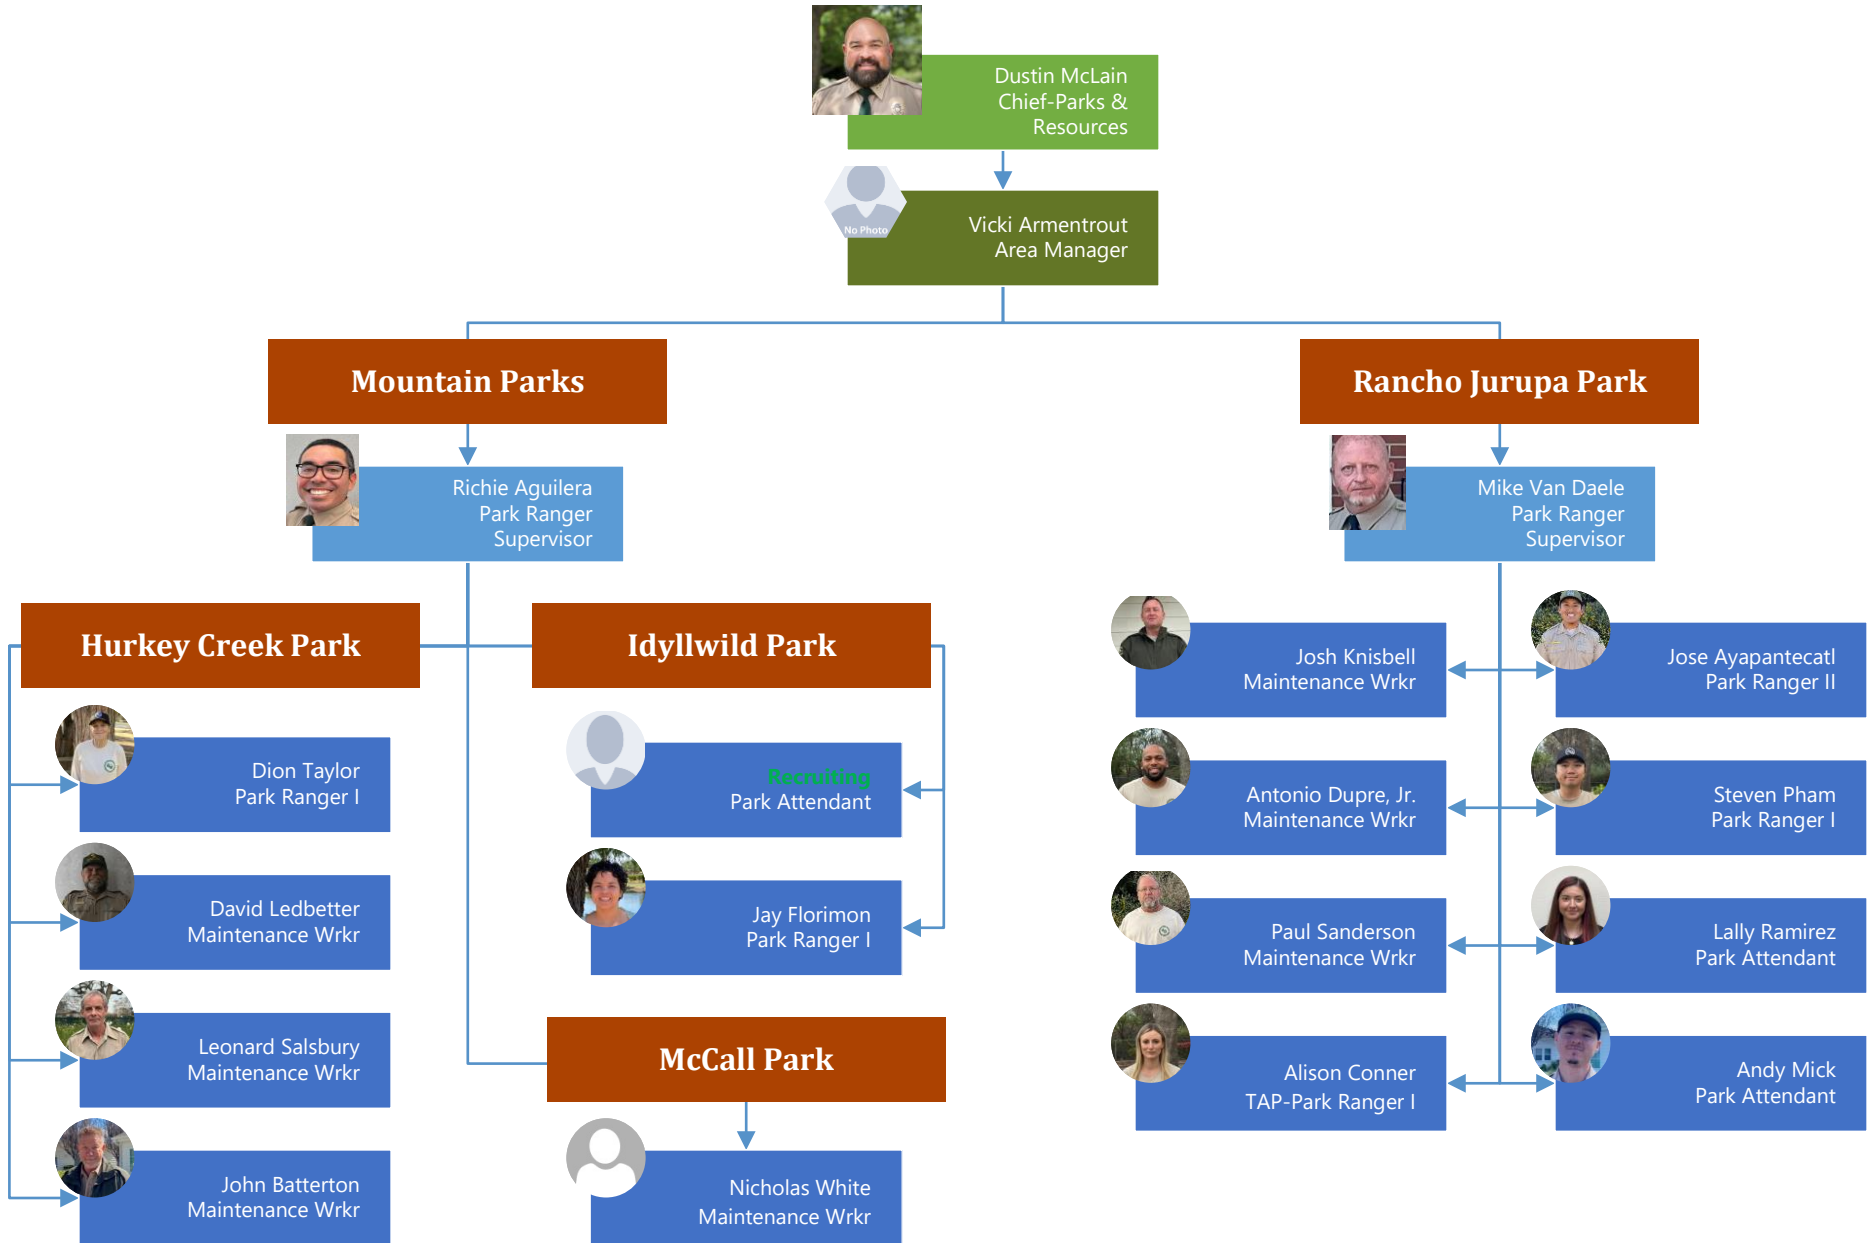

Planning, Development & Contracts

RIVERSIDE COUNTY REGIONAL PARK & OPEN-SPACE DISTRICT

Support Services & Recreation

RIVERSIDE COUNTY REGIONAL PARK & OPEN-SPACE DISTRICT

Santa Ana River

RIVERSIDE COUNTY REGIONAL PARK & OPEN-SPACE DISTRICT

Natural Resources - MSHCP

RIVERSIDE COUNTY REGIONAL PARK & OPEN-SPACE DISTRICT

Natural Resources – Open-Space/MSR

RIVERSIDE COUNTY REGIONAL PARK & OPEN-SPACE DISTRICT

Regional Parks - East

RIVERSIDE COUNTY REGIONAL PARK & OPEN-SPACE DISTRICT

Regional Parks - West

RIVERSIDE COUNTY REGIONAL PARK & OPEN-SPACE DISTRICT

Interpretive & Historic Resources

KEY:
PT= Part time

Note: Nature Centers & Museums are closed Mondays and County Holidays