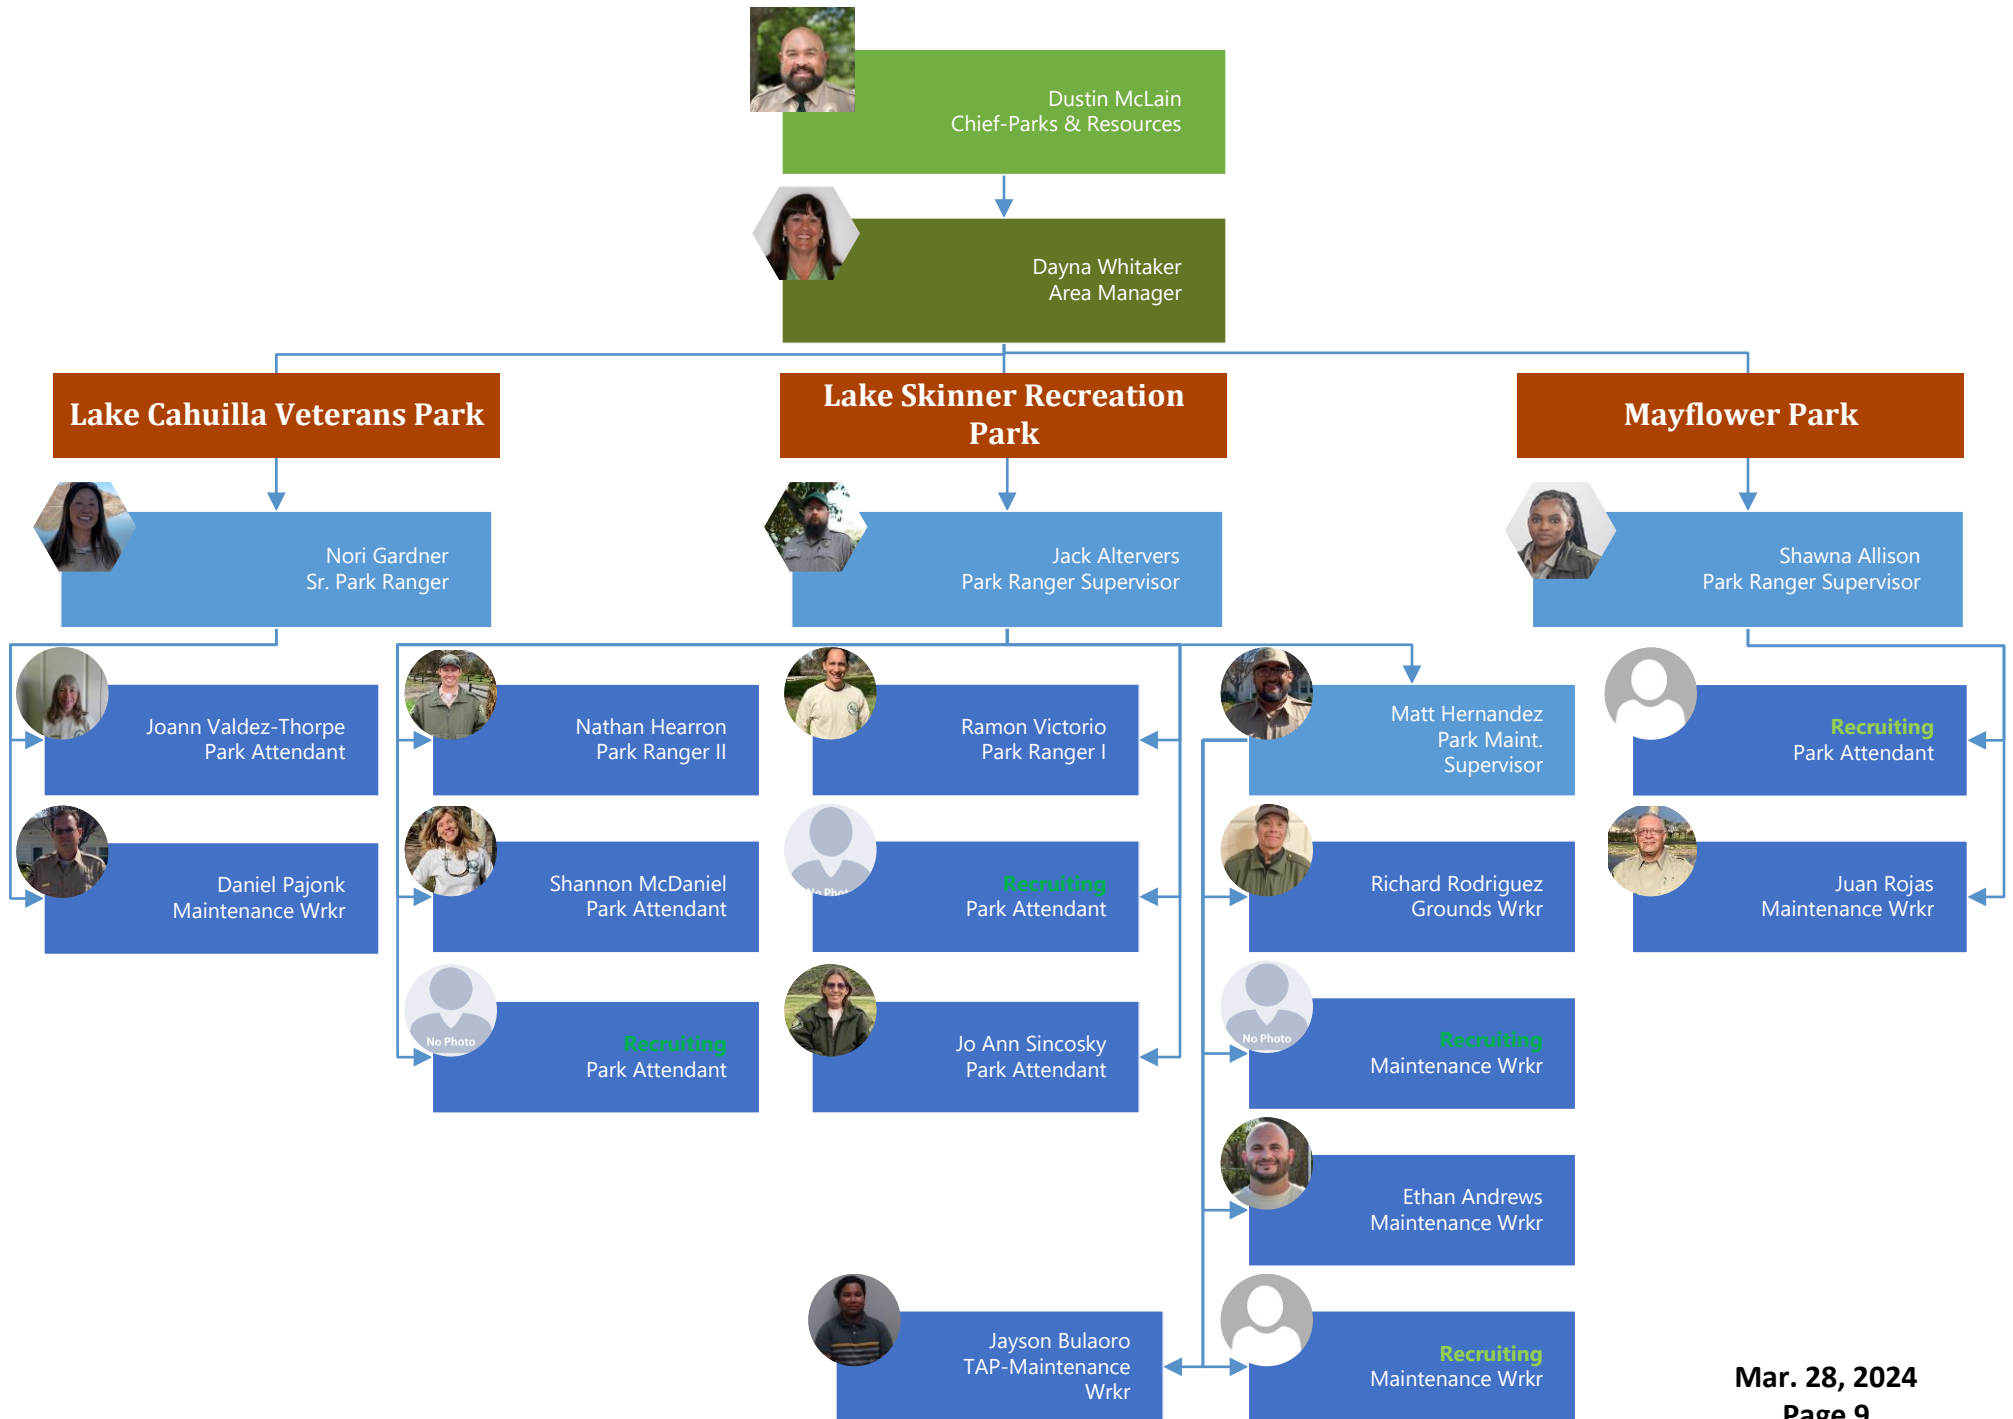

Planning, Development & Contracts

RIVERSIDE COUNTY REGIONAL PARK & OPEN-SPACE DISTRICT

Support Services & Recreation

RIVERSIDE COUNTY REGIONAL PARK & OPEN-SPACE DISTRICT

Santa Ana River

RIVERSIDE COUNTY REGIONAL PARK & OPEN-SPACE DISTRICT

Natural Resources - MSHCP

RIVERSIDE COUNTY REGIONAL PARK & OPEN-SPACE DISTRICT

Natural Resources – Open-Space/MSR

RIVERSIDE COUNTY REGIONAL PARK & OPEN-SPACE DISTRICT

Regional Parks - East

RIVERSIDE COUNTY REGIONAL PARK & OPEN-SPACE DISTRICT

Regional Parks - West

RIVERSIDE COUNTY REGIONAL PARK & OPEN-SPACE DISTRICT

Interpretive & Historic Resources

KEY:
PT= Part time

Note: Nature Centers & Museums are closed Mondays and County Holidays