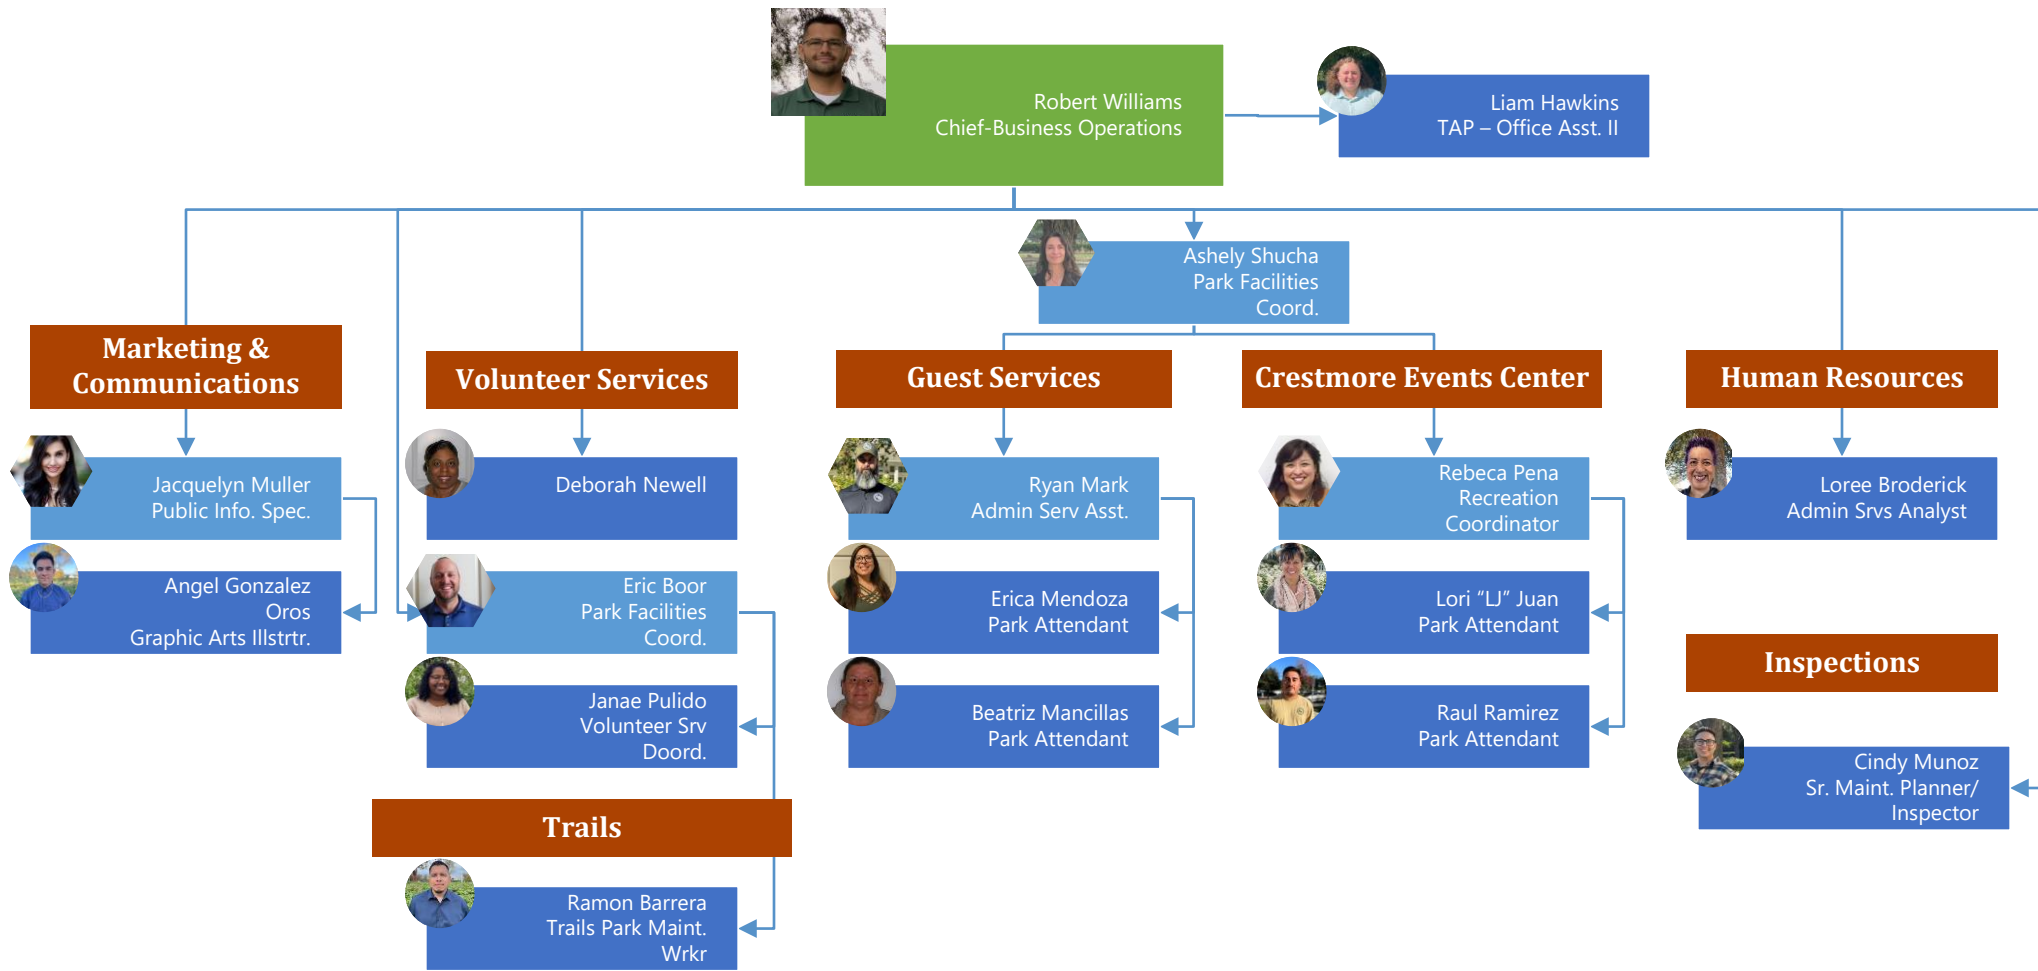

RIVERSIDE COUNTY REGIONAL PARK & OPEN-SPACE DISTRICT EXECUTIVE STAFF

RIVERSIDE COUNTY REGIONAL PARK & OPEN-SPACE DISTRICT

Finance

RIVERSIDE COUNTY REGIONAL PARK & OPEN-SPACE DISTRICT Maintenance

RIVERSIDE COUNTY REGIONAL PARK & OPEN-SPACE DISTRICT

Planning, Development & Contracts

RIVERSIDE COUNTY REGIONAL PARK & OPEN-SPACE DISTRICT

Support Services & Recreation

RIVERSIDE COUNTY REGIONAL PARK & OPEN-SPACE DISTRICT

Santa Ana River

RIVERSIDE COUNTY REGIONAL PARK & OPEN-SPACE DISTRICT

Natural Resources - MSHCP

RIVERSIDE COUNTY REGIONAL PARK & OPEN-SPACE DISTRICT

Natural Resources – Open-Space/MSR

RIVERSIDE COUNTY REGIONAL PARK & OPEN-SPACE DISTRICT

Regional Parks - East

RIVERSIDE COUNTY REGIONAL PARK & OPEN-SPACE DISTRICT

Regional Parks - West

RIVERSIDE COUNTY REGIONAL PARK & OPEN-SPACE DISTRICT

Interpretive & Historic Resources

KEY:
PT= Part time

Note: Nature Centers & Museums are closed Mondays and County Holidays