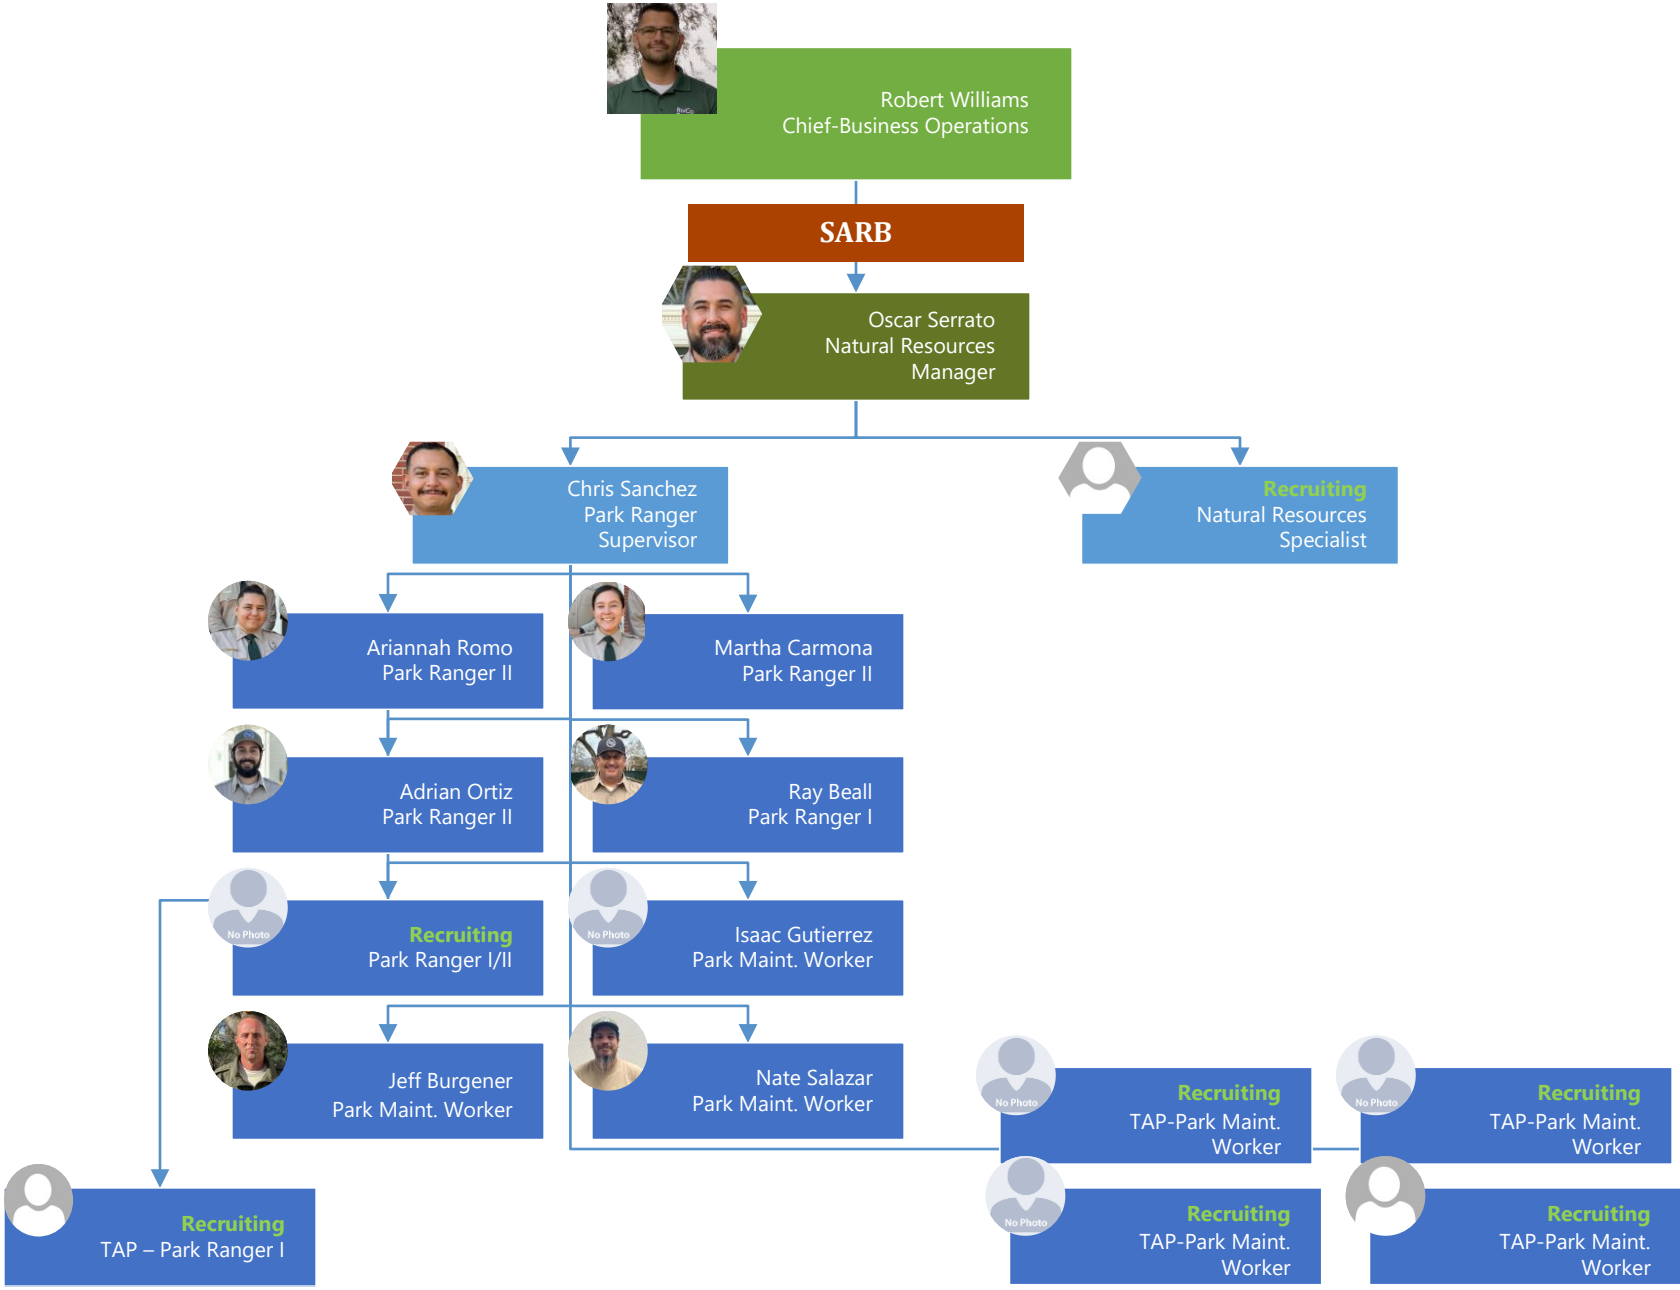

Planning, Development & Contracts

RIVERSIDE COUNTY REGIONAL PARK & OPEN-SPACE DISTRICT

Support Services & Recreation

RIVERSIDE COUNTY REGIONAL PARK & OPEN-SPACE DISTRICT

Santa Ana River

RIVERSIDE COUNTY REGIONAL PARK & OPEN-SPACE DISTRICT

Natural Resources - MSHCP

RIVERSIDE COUNTY REGIONAL PARK & OPEN-SPACE DISTRICT

Natural Resources – Open-Space/MSR

RIVERSIDE COUNTY REGIONAL PARK & OPEN-SPACE DISTRICT

Regional Parks - East

RIVERSIDE COUNTY REGIONAL PARK & OPEN-SPACE DISTRICT

Regional Parks - West

RIVERSIDE COUNTY REGIONAL PARK & OPEN-SPACE DISTRICT

Interpretive & Historic Resources

KEY:
PT= Part time

Note: Nature Centers & Museums are closed Mondays and County Holidays