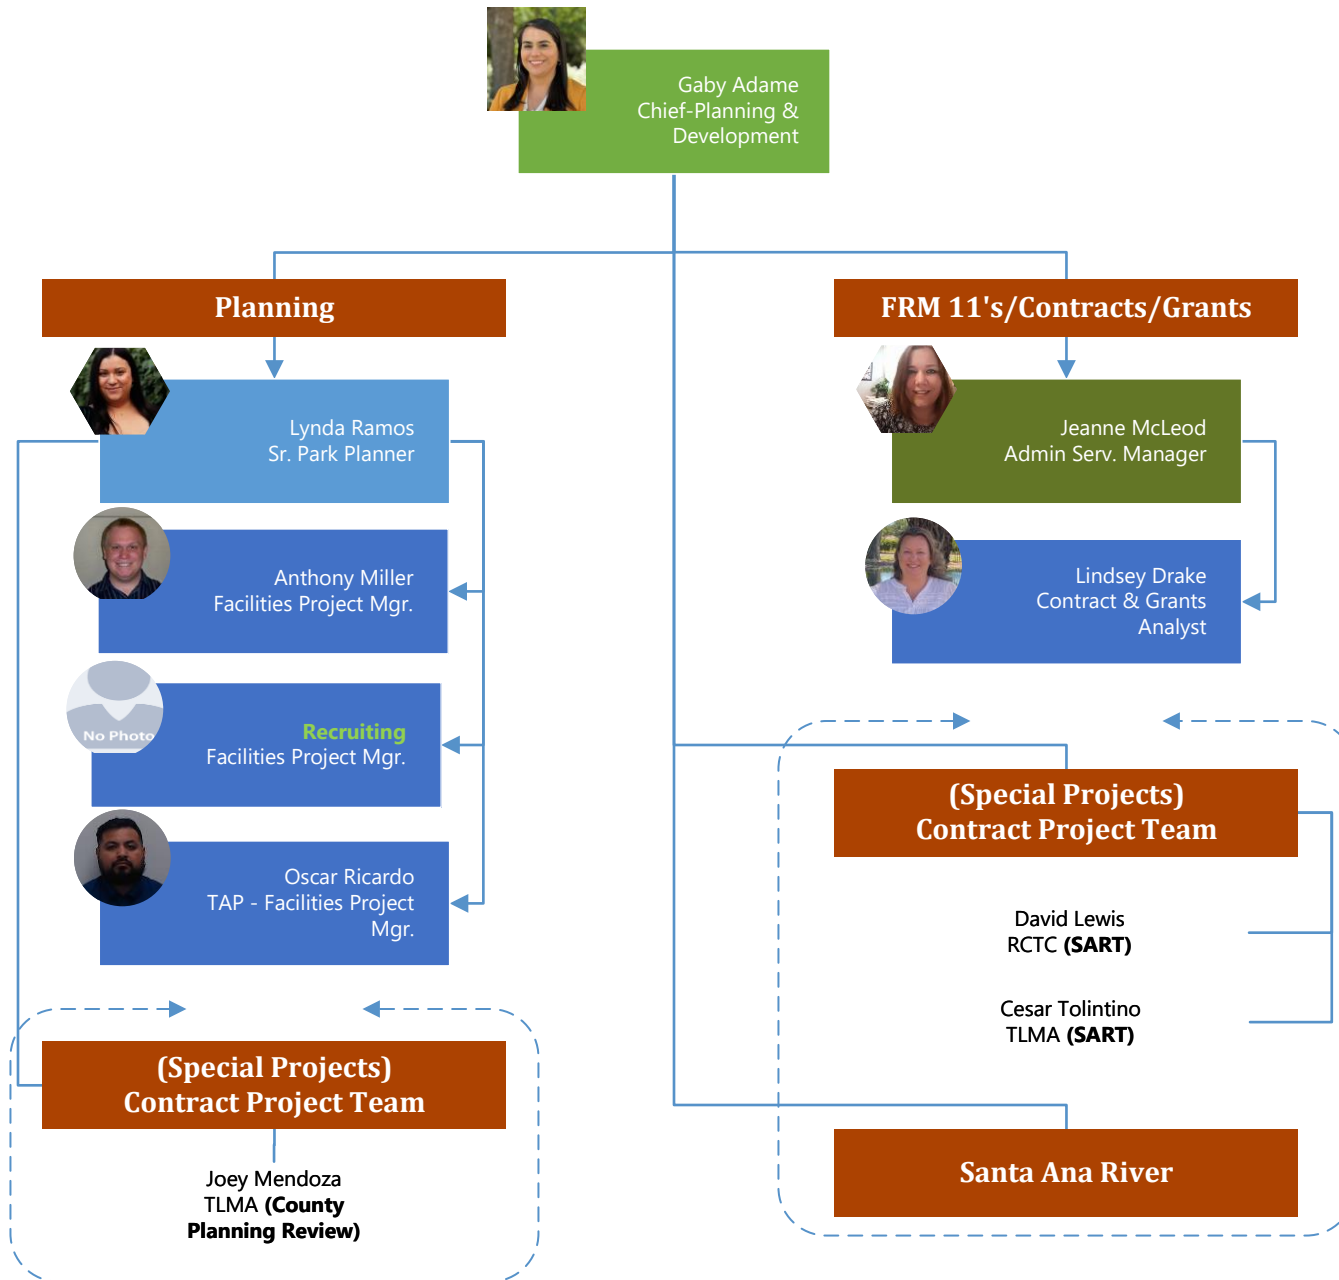

RIVERSIDE COUNTY REGIONAL PARK & OPEN-SPACE DISTRICT EXECUTIVE STAFF

RIVERSIDE COUNTY REGIONAL PARK & OPEN-SPACE DISTRICT

Finance

RIVERSIDE COUNTY REGIONAL PARK & OPEN-SPACE DISTRICT Maintenance

RIVERSIDE COUNTY REGIONAL PARK & OPEN-SPACE DISTRICT

Planning, Development & Contracts

RIVERSIDE COUNTY REGIONAL PARK & OPEN-SPACE DISTRICT

Support Services & Recreation

RIVERSIDE COUNTY REGIONAL PARK & OPEN-SPACE DISTRICT

Santa Ana River

RIVERSIDE COUNTY REGIONAL PARK & OPEN-SPACE DISTRICT

Natural Resources - MSHCP

RIVERSIDE COUNTY REGIONAL PARK & OPEN-SPACE DISTRICT

Natural Resources – Open-Space/MSR

RIVERSIDE COUNTY REGIONAL PARK & OPEN-SPACE DISTRICT

Regional Parks - East

RIVERSIDE COUNTY REGIONAL PARK & OPEN-SPACE DISTRICT

Regional Parks - West

RIVERSIDE COUNTY REGIONAL PARK & OPEN-SPACE DISTRICT

Interpretive & Historic Resources

KEY:
PT= Part time

Note: Nature Centers & Museums are closed Mondays and County Holidays