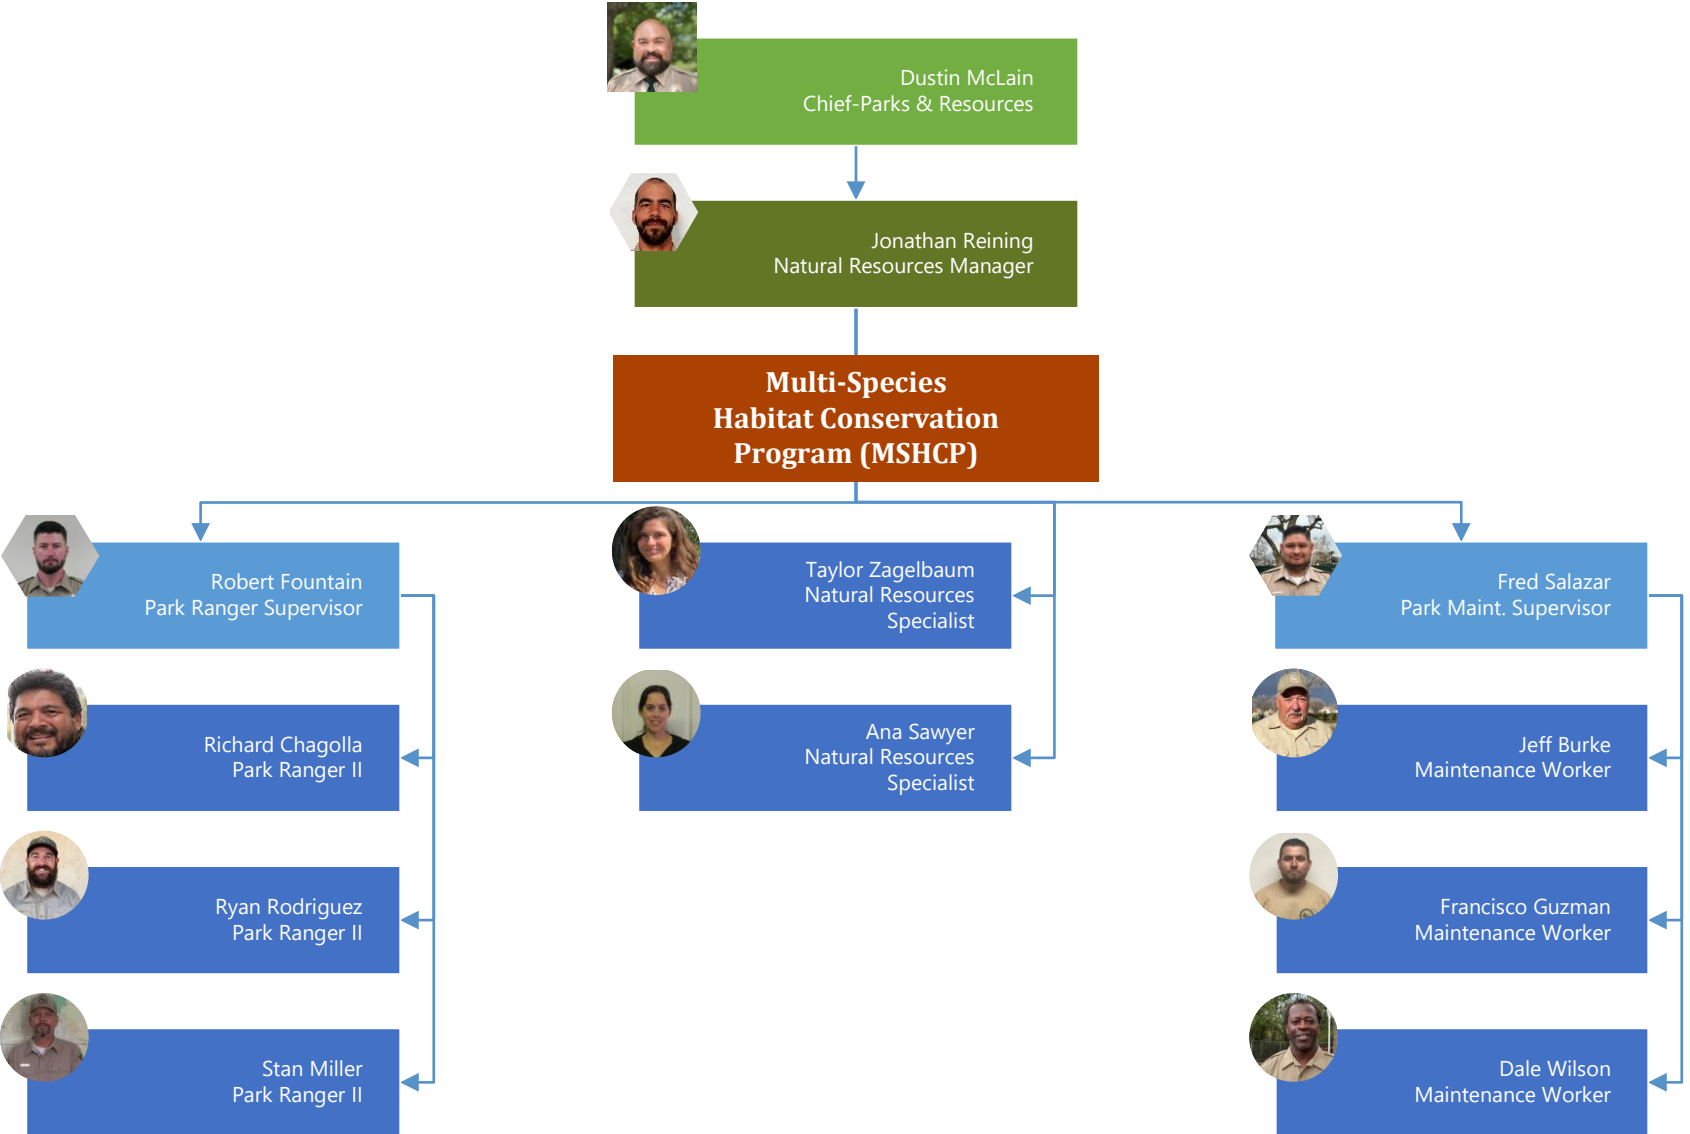

RIVERSIDE COUNTY REGIONAL PARK & OPEN-SPACE DISTRICT EXECUTIVE STAFF

RIVERSIDE COUNTY REGIONAL PARK & OPEN-SPACE DISTRICT

Finance

RIVERSIDE COUNTY REGIONAL PARK & OPEN-SPACE DISTRICT Maintenance

RIVERSIDE COUNTY REGIONAL PARK & OPEN-SPACE DISTRICT

Planning, Development & Contracts

RIVERSIDE COUNTY REGIONAL PARK & OPEN-SPACE DISTRICT

Support Services & Recreation

RIVERSIDE COUNTY REGIONAL PARK & OPEN-SPACE DISTRICT

Santa Ana River

RIVERSIDE COUNTY REGIONAL PARK & OPEN-SPACE DISTRICT

Natural Resources - MSHCP

RIVERSIDE COUNTY REGIONAL PARK & OPEN-SPACE DISTRICT

Natural Resources – Open-Space/MSR

RIVERSIDE COUNTY REGIONAL PARK & OPEN-SPACE DISTRICT

Regional Parks - East

RIVERSIDE COUNTY REGIONAL PARK & OPEN-SPACE DISTRICT

Regional Parks - West

RIVERSIDE COUNTY REGIONAL PARK & OPEN-SPACE DISTRICT

Interpretive & Historic Resources

KEY:
PT= Part time

Note: Nature Centers & Museums are closed Mondays and County Holidays