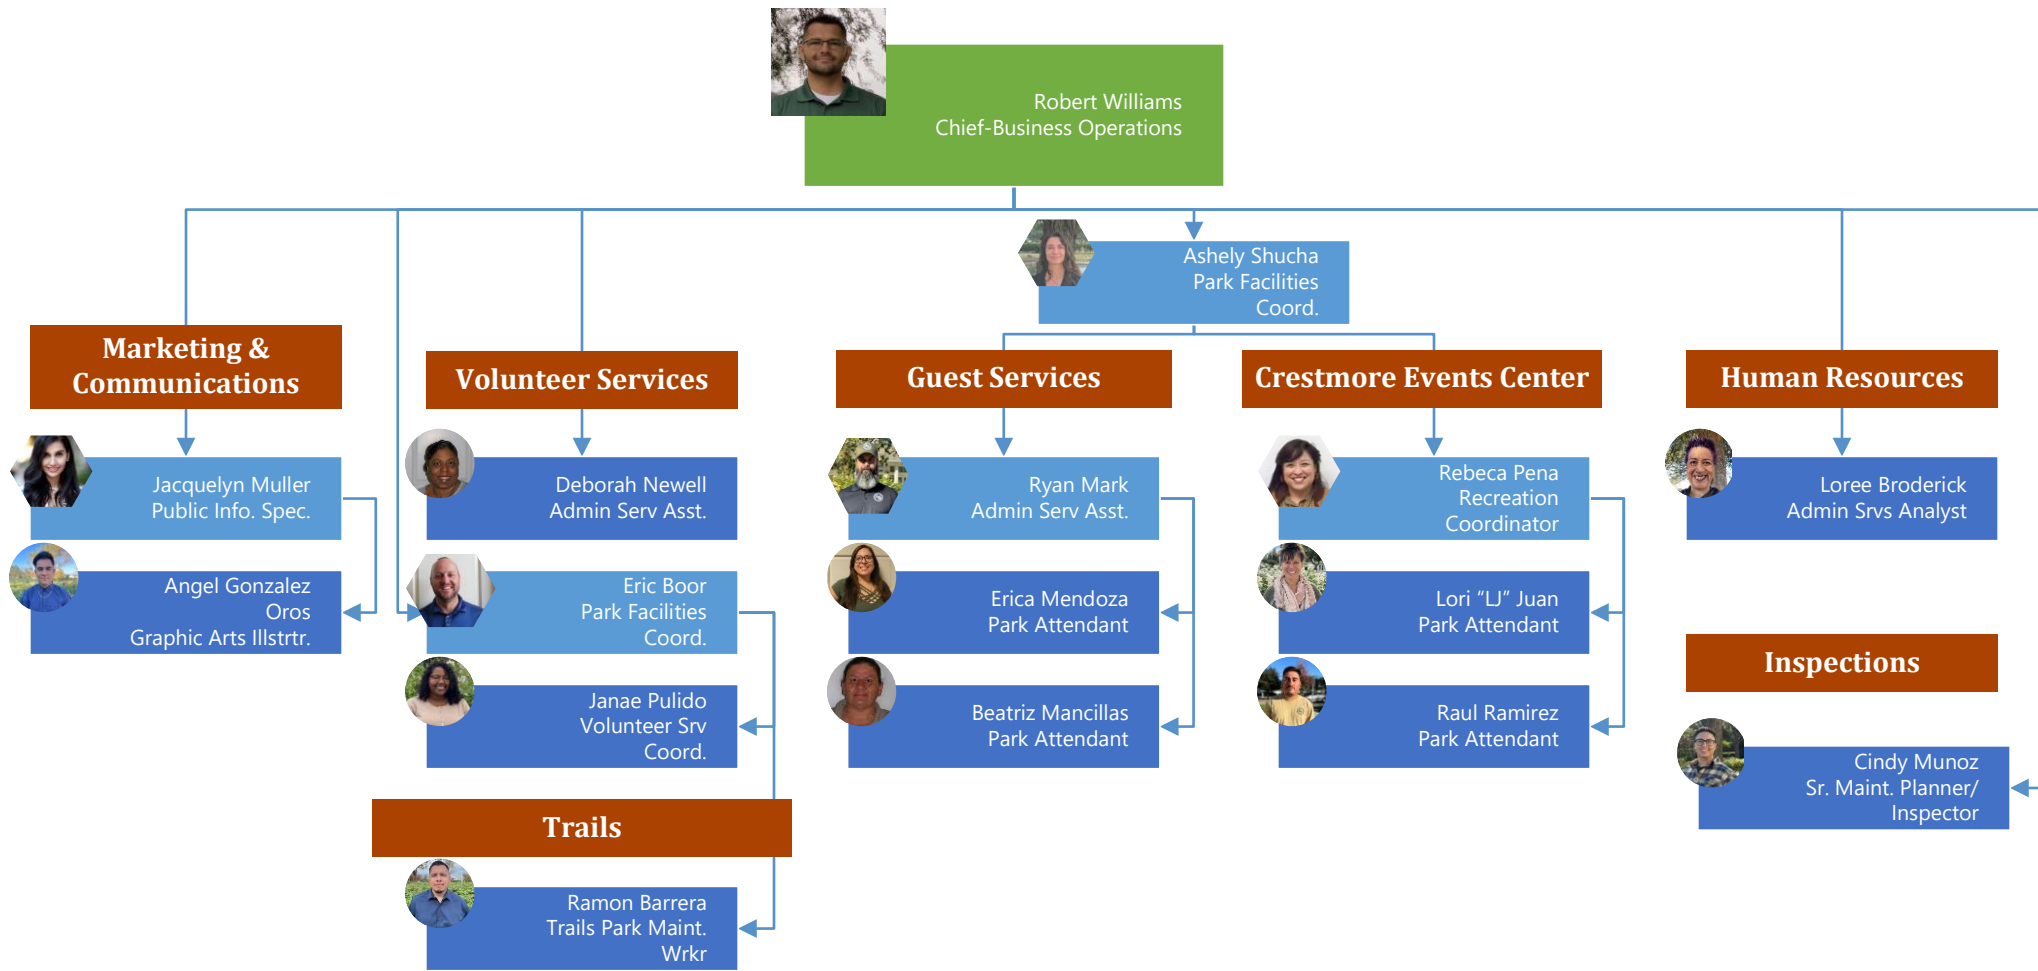

RIVERSIDE COUNTY REGIONAL PARK & OPEN-SPACE DISTRICT EXECUTIVE STAFF

RIVERSIDE COUNTY REGIONAL PARK & OPEN-SPACE DISTRICT

Finance

RIVERSIDE COUNTY REGIONAL PARK & OPEN-SPACE DISTRICT Maintenance

RIVERSIDE COUNTY REGIONAL PARK & OPEN-SPACE DISTRICT

Planning, Development & Contracts

RIVERSIDE COUNTY REGIONAL PARK & OPEN-SPACE DISTRICT

Support Services & Recreation

RIVERSIDE COUNTY REGIONAL PARK & OPEN-SPACE DISTRICT

Santa Ana River

RIVERSIDE COUNTY REGIONAL PARK & OPEN-SPACE DISTRICT

Natural Resources - MSHCP

RIVERSIDE COUNTY REGIONAL PARK & OPEN-SPACE DISTRICT

Natural Resources – Open-Space/MSR

RIVERSIDE COUNTY REGIONAL PARK & OPEN-SPACE DISTRICT

Regional Parks - East

RIVERSIDE COUNTY REGIONAL PARK & OPEN-SPACE DISTRICT

Regional Parks - West

RIVERSIDE COUNTY REGIONAL PARK & OPEN-SPACE DISTRICT

Interpretive & Historic Resources

KEY:
PT= Part time

Note: Nature Centers & Museums are closed Mondays and County Holidays