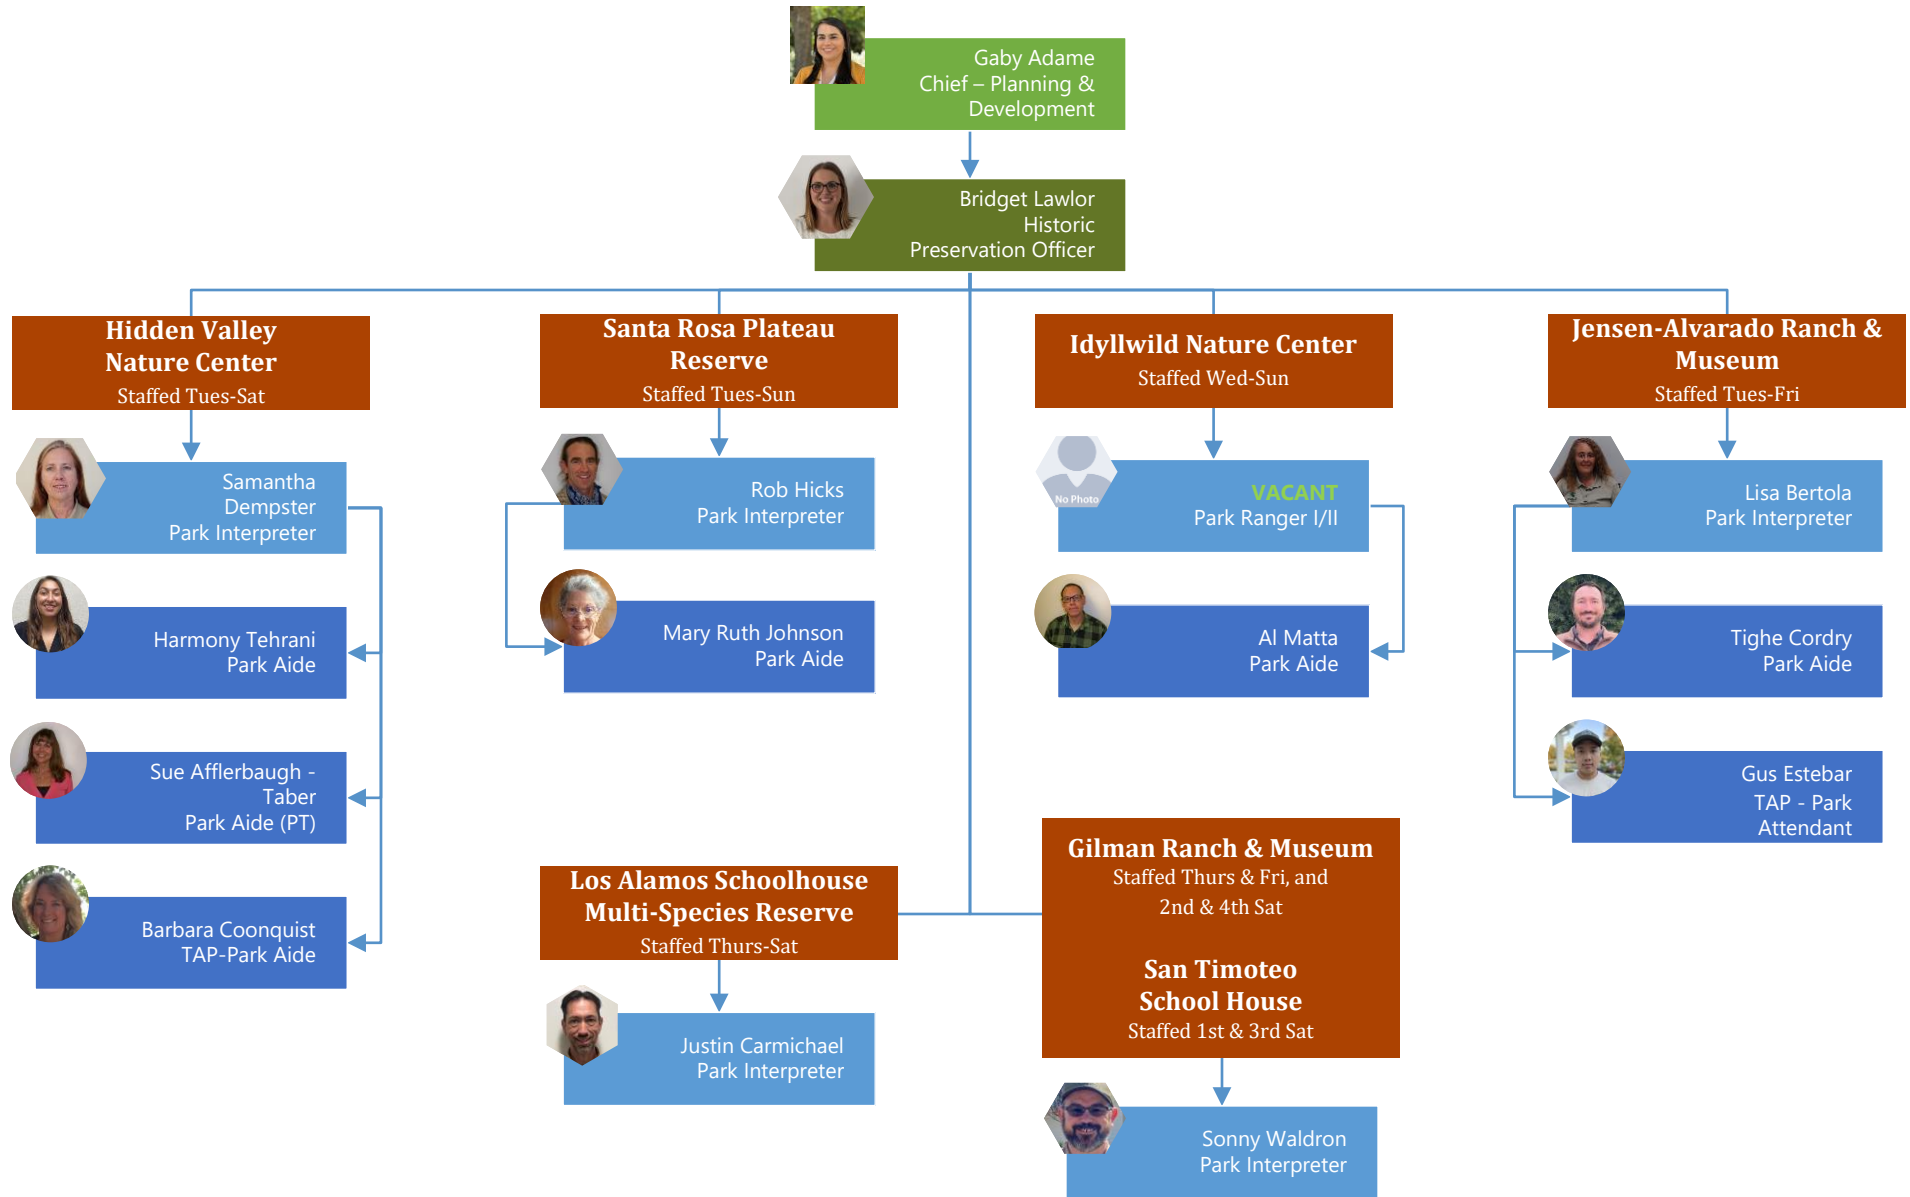

Planning, Development & Contracts

RIVERSIDE COUNTY REGIONAL PARK & OPEN-SPACE DISTRICT

Support Services & Recreation

RIVERSIDE COUNTY REGIONAL PARK & OPEN-SPACE DISTRICT

Santa Ana River

RIVERSIDE COUNTY REGIONAL PARK & OPEN-SPACE DISTRICT

Natural Resources - MSHCP

RIVERSIDE COUNTY REGIONAL PARK & OPEN-SPACE DISTRICT

Natural Resources – Open-Space/MSR

RIVERSIDE COUNTY REGIONAL PARK & OPEN-SPACE DISTRICT

Regional Parks - East

RIVERSIDE COUNTY REGIONAL PARK & OPEN-SPACE DISTRICT

Regional Parks - West

RIVERSIDE COUNTY REGIONAL PARK & OPEN-SPACE DISTRICT

Interpretive & Historic Resources

KEY:
PT= Part time

Note: Nature Centers & Museums are closed Mondays and County Holidays