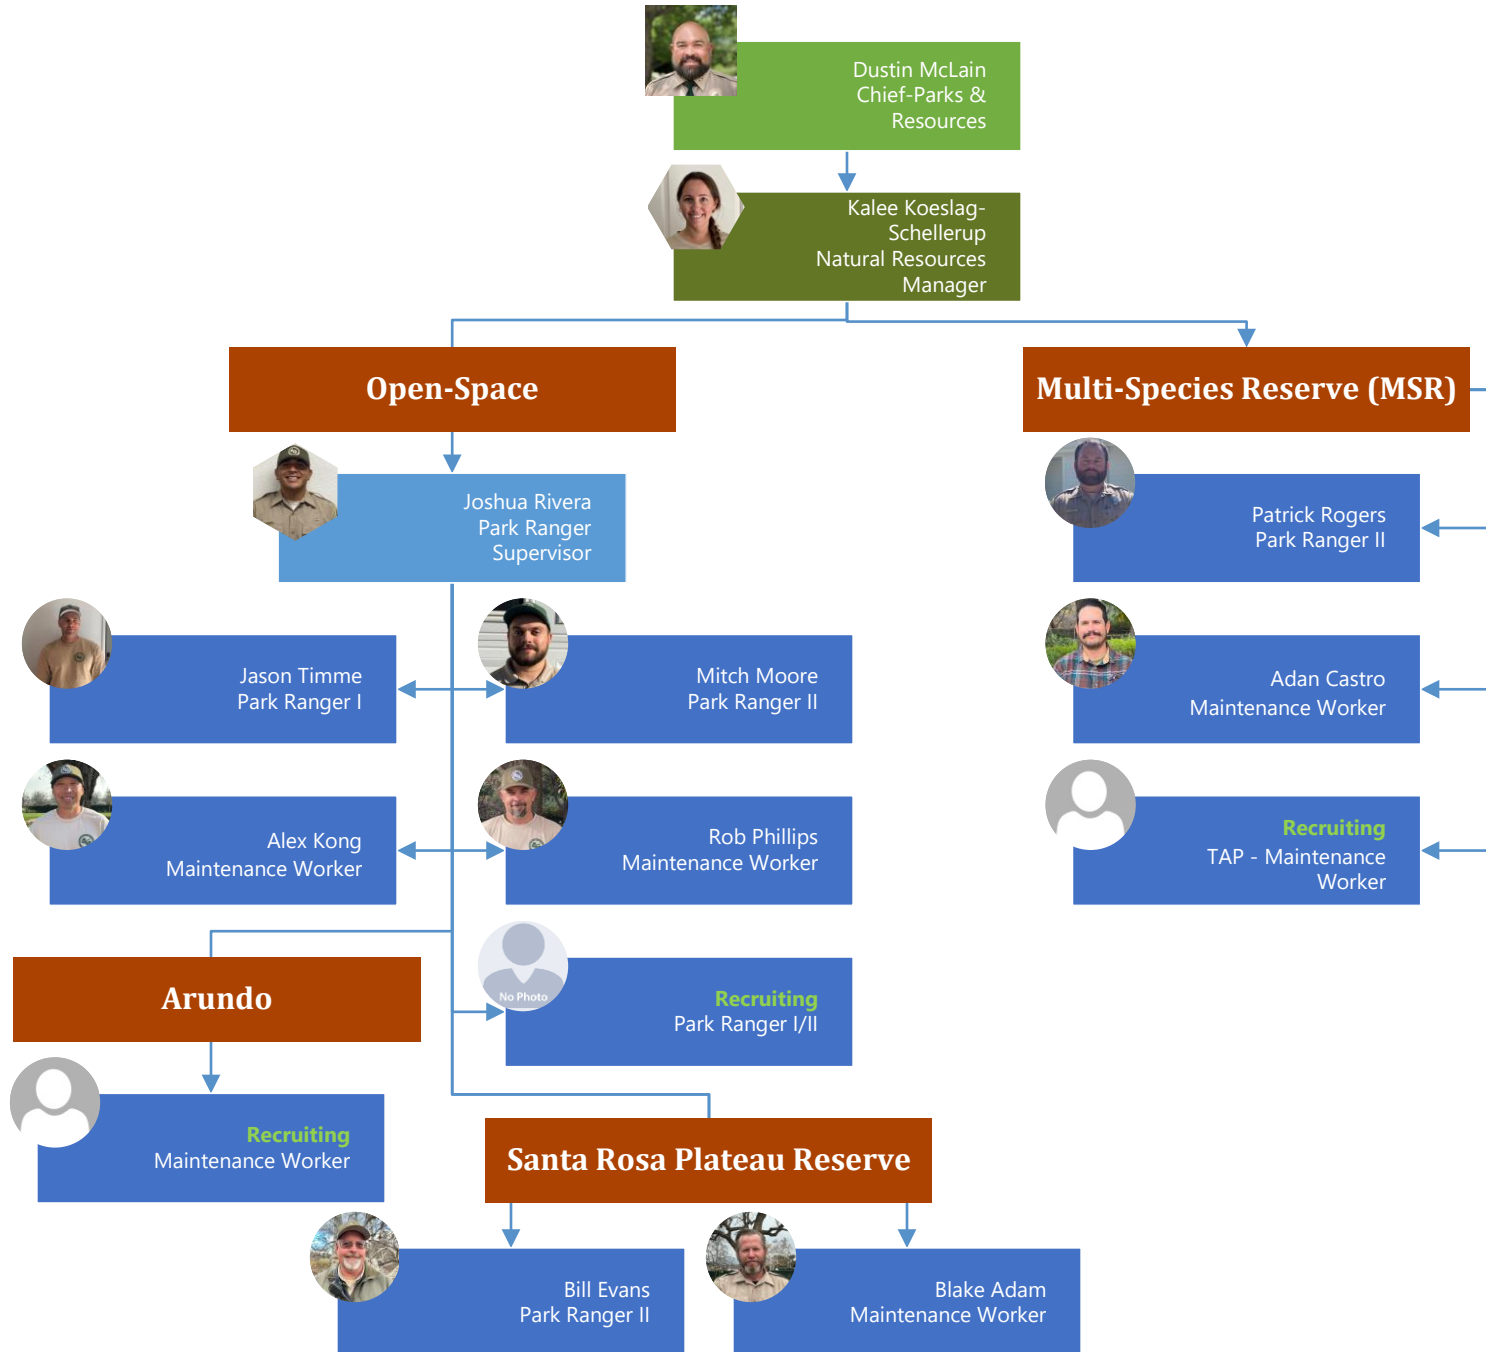

RIVERSIDE COUNTY REGIONAL PARK & OPEN-SPACE DISTRICT EXECUTIVE STAFF

RIVERSIDE COUNTY REGIONAL PARK & OPEN-SPACE DISTRICT

Finance

RIVERSIDE COUNTY REGIONAL PARK & OPEN-SPACE DISTRICT Maintenance

RIVERSIDE COUNTY REGIONAL PARK & OPEN-SPACE DISTRICT

Planning, Development & Contracts

RIVERSIDE COUNTY REGIONAL PARK & OPEN-SPACE DISTRICT

Support Services & Recreation

RIVERSIDE COUNTY REGIONAL PARK & OPEN-SPACE DISTRICT

Santa Ana River

RIVERSIDE COUNTY REGIONAL PARK & OPEN-SPACE DISTRICT

Natural Resources - MSHCP

RIVERSIDE COUNTY REGIONAL PARK & OPEN-SPACE DISTRICT

Natural Resources – Open-Space/MSR

RIVERSIDE COUNTY REGIONAL PARK & OPEN-SPACE DISTRICT

Regional Parks - East

RIVERSIDE COUNTY REGIONAL PARK & OPEN-SPACE DISTRICT

Regional Parks - West

RIVERSIDE COUNTY REGIONAL PARK & OPEN-SPACE DISTRICT

Interpretive & Historic Resources

KEY:
PT= Part time

Note: Nature Centers & Museums are closed Mondays and County Holidays