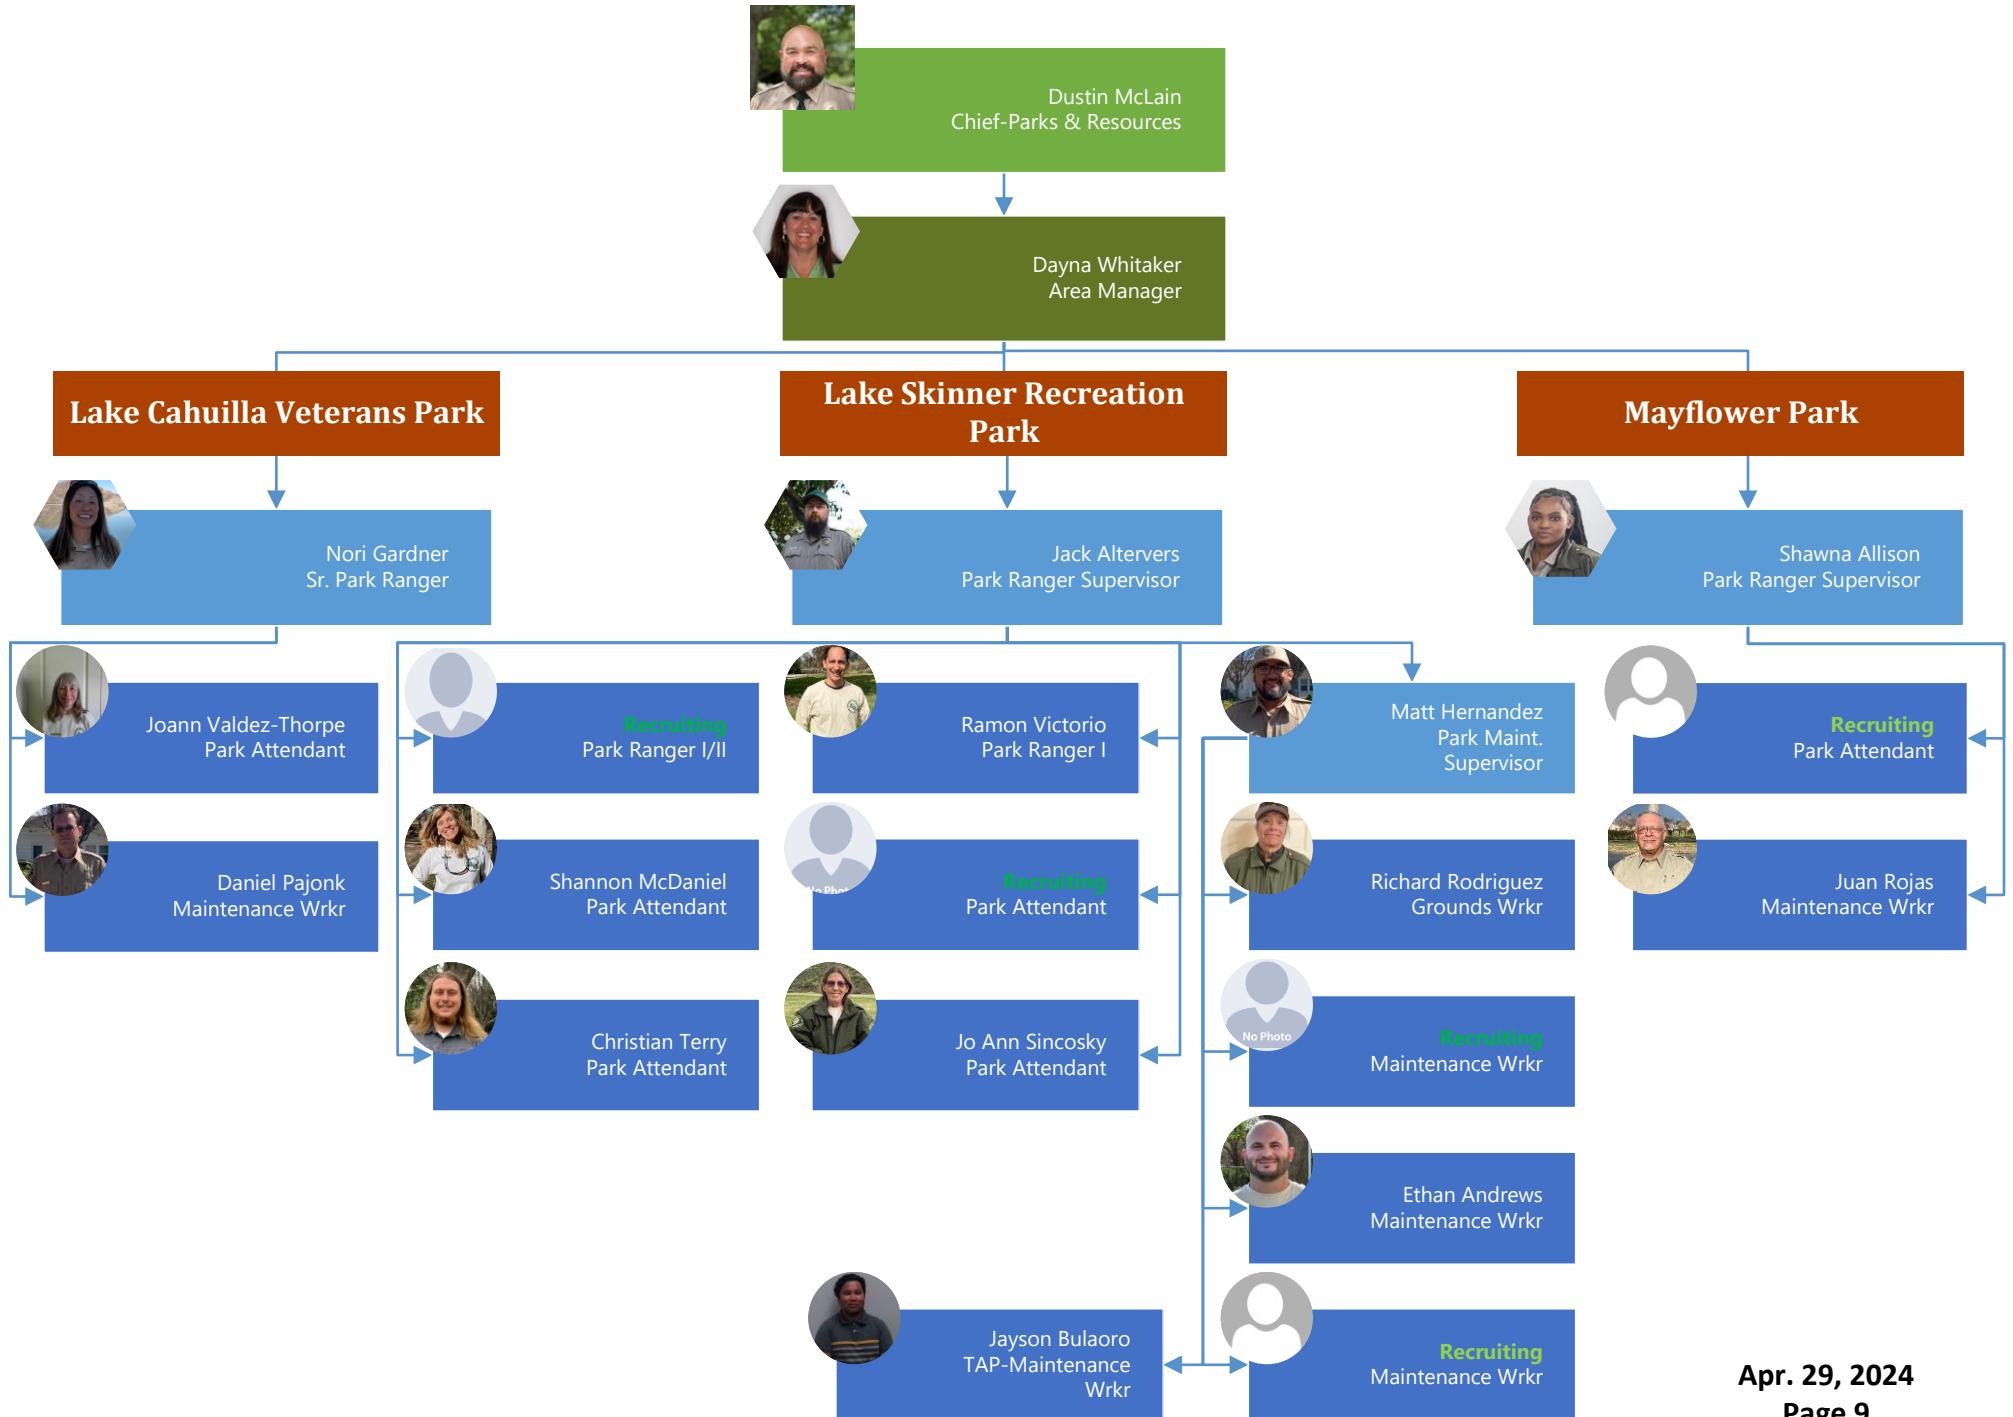

Planning, Development & Contracts

RIVERSIDE COUNTY REGIONAL PARK & OPEN-SPACE DISTRICT

Support Services & Recreation

RIVERSIDE COUNTY REGIONAL PARK & OPEN-SPACE DISTRICT

Santa Ana River

RIVERSIDE COUNTY REGIONAL PARK & OPEN-SPACE DISTRICT

Natural Resources - MSHCP

RIVERSIDE COUNTY REGIONAL PARK & OPEN-SPACE DISTRICT

Natural Resources – Open-Space/MSR

RIVERSIDE COUNTY REGIONAL PARK & OPEN-SPACE DISTRICT

Regional Parks - East

RIVERSIDE COUNTY REGIONAL PARK & OPEN-SPACE DISTRICT

Regional Parks - West

RIVERSIDE COUNTY REGIONAL PARK & OPEN-SPACE DISTRICT

Interpretive & Historic Resources

KEY:
PT= Part time

Note: Nature Centers & Museums are closed Mondays and County Holidays