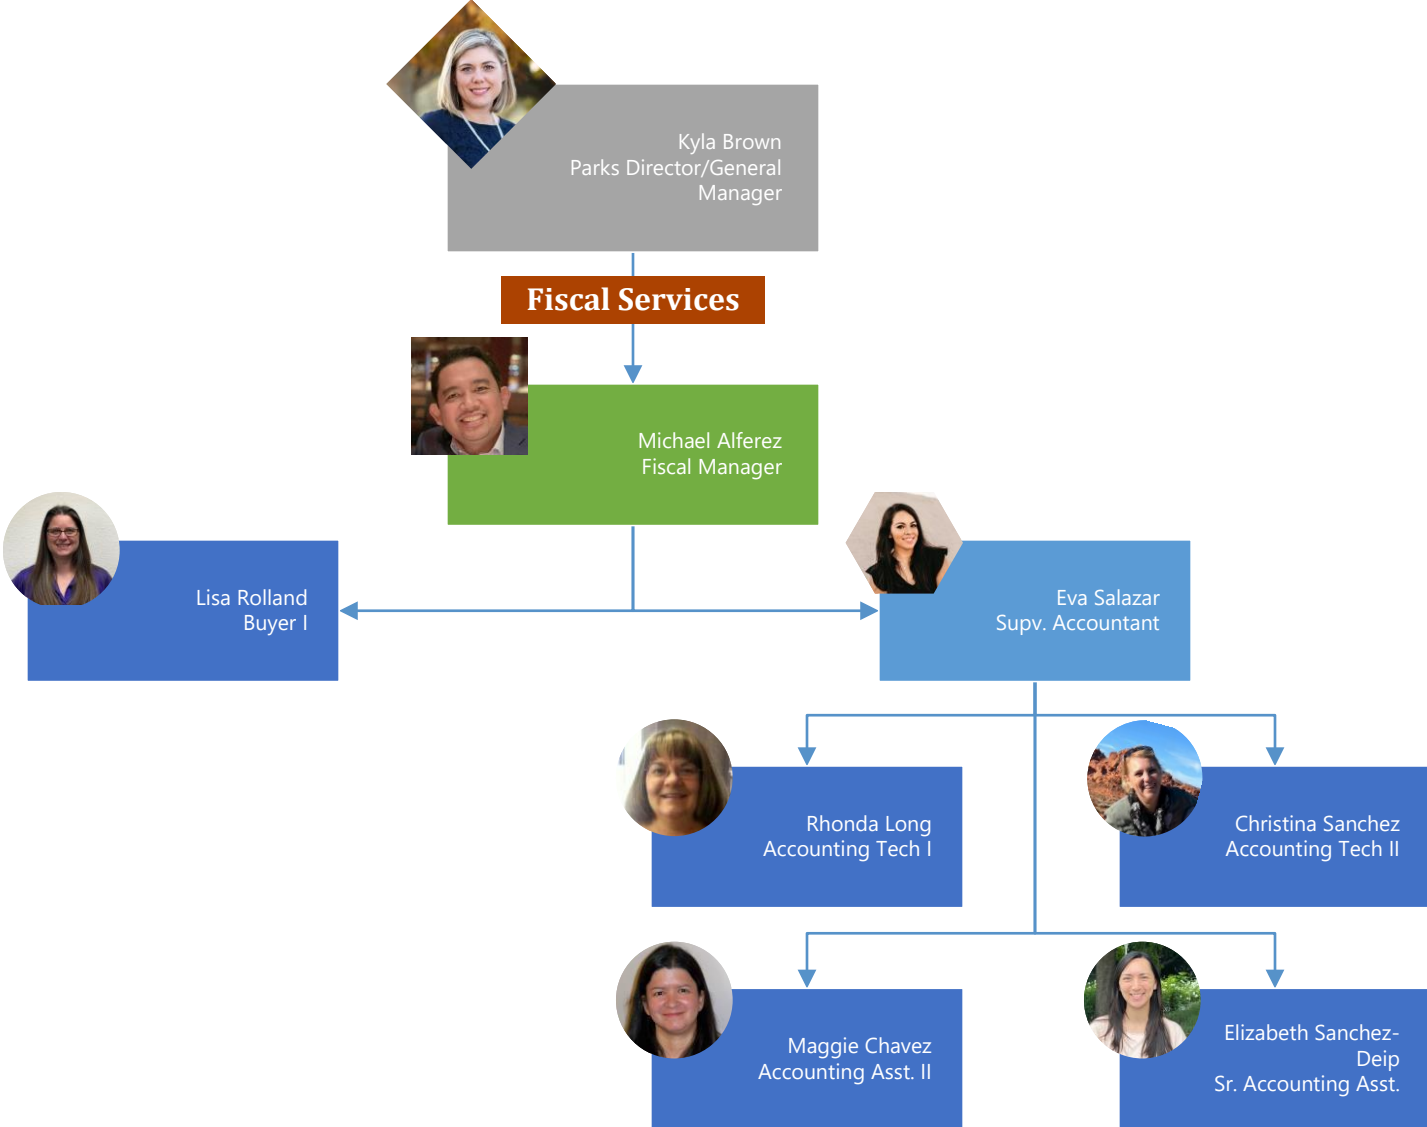

RIVERSIDE COUNTY REGIONAL PARK & OPEN-SPACE DISTRICT EXECUTIVE STAFF

RIVERSIDE COUNTY REGIONAL PARK & OPEN-SPACE DISTRICT

Finance

RIVERSIDE COUNTY REGIONAL PARK & OPEN-SPACE DISTRICT Maintenance

RIVERSIDE COUNTY REGIONAL PARK & OPEN-SPACE DISTRICT

Planning, Development & Contracts

RIVERSIDE COUNTY REGIONAL PARK & OPEN-SPACE DISTRICT

Support Services & Recreation

RIVERSIDE COUNTY REGIONAL PARK & OPEN-SPACE DISTRICT

Santa Ana River

RIVERSIDE COUNTY REGIONAL PARK & OPEN-SPACE DISTRICT

Regional Parks - West

RIVERSIDE COUNTY REGIONAL PARK & OPEN-SPACE DISTRICT

Interpretive & Historic Resources

KEY:
PT= Part time

Note: Nature Centers & Museums are closed Mondays and County Holidays