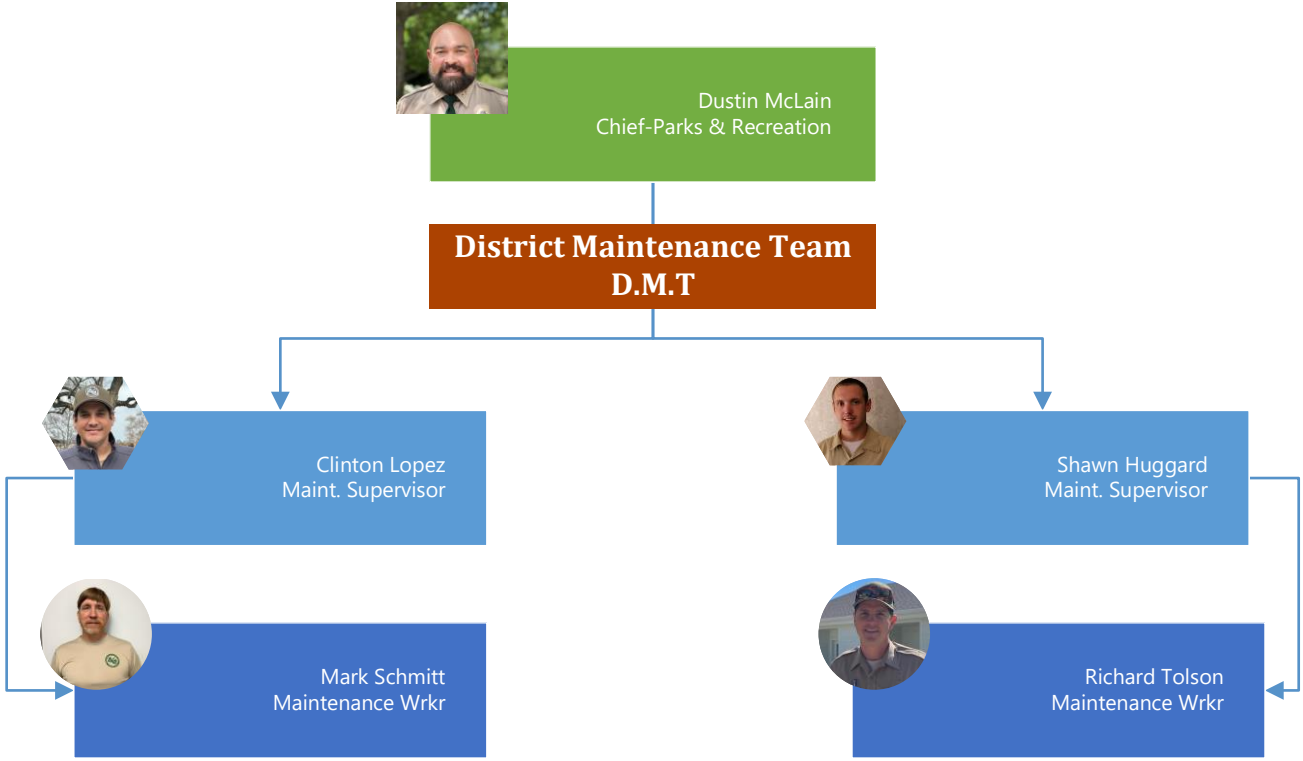

RIVERSIDE COUNTY REGIONAL PARK & OPEN-SPACE DISTRICT Maintenance