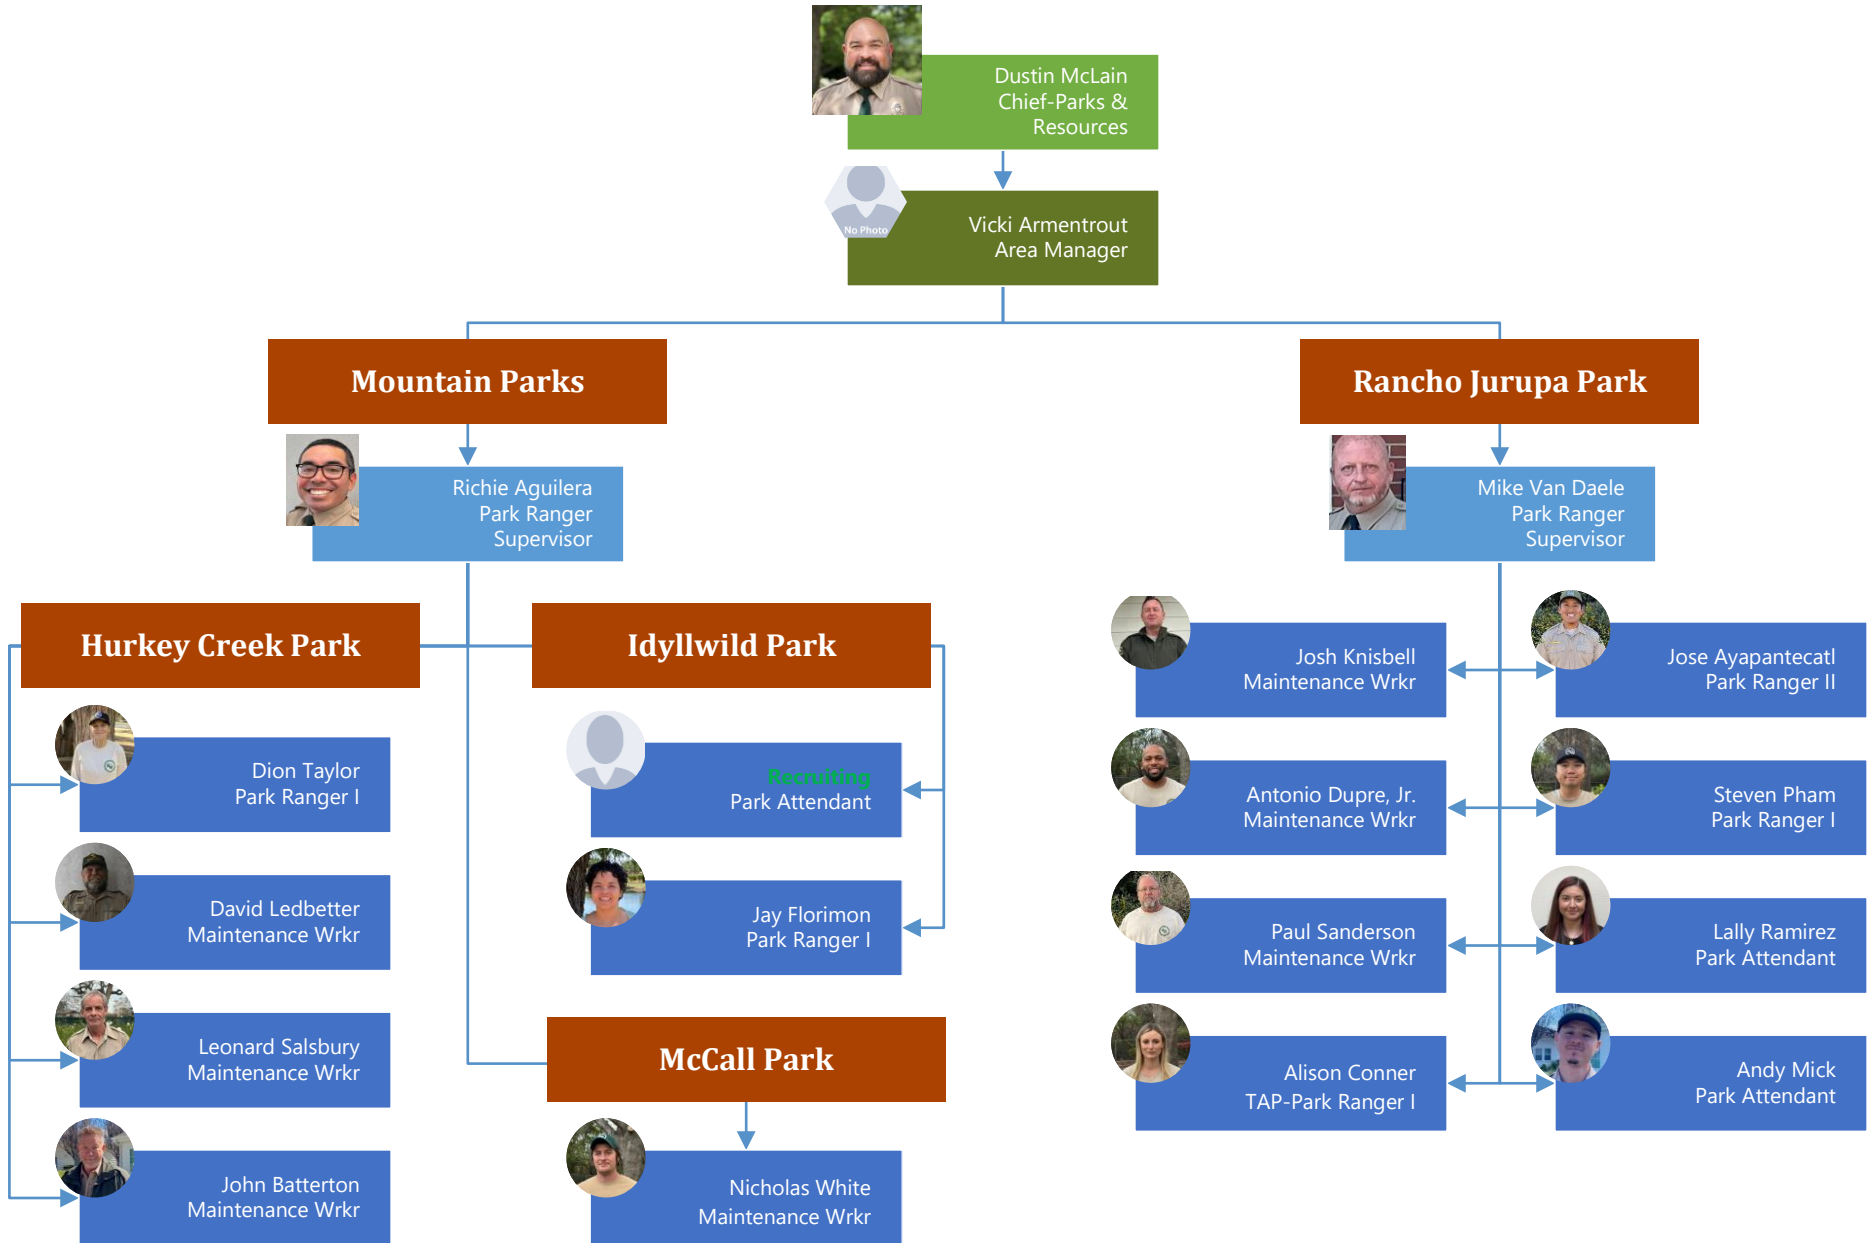

Planning, Development & Contracts

RIVERSIDE COUNTY REGIONAL PARK & OPEN-SPACE DISTRICT

Support Services & Recreation

RIVERSIDE COUNTY REGIONAL PARK & OPEN-SPACE DISTRICT

Santa Ana River

RIVERSIDE COUNTY REGIONAL PARK & OPEN-SPACE DISTRICT

Natural Resources - MSHCP

RIVERSIDE COUNTY REGIONAL PARK & OPEN-SPACE DISTRICT

Natural Resources – Open-Space/MSR

RIVERSIDE COUNTY REGIONAL PARK & OPEN-SPACE DISTRICT

Regional Parks - East

RIVERSIDE COUNTY REGIONAL PARK & OPEN-SPACE DISTRICT

Regional Parks - West

RIVERSIDE COUNTY REGIONAL PARK & OPEN-SPACE DISTRICT

Interpretive & Historic Resources

KEY:
PT= Part time

Note: Nature Centers & Museums are closed Mondays and County Holidays